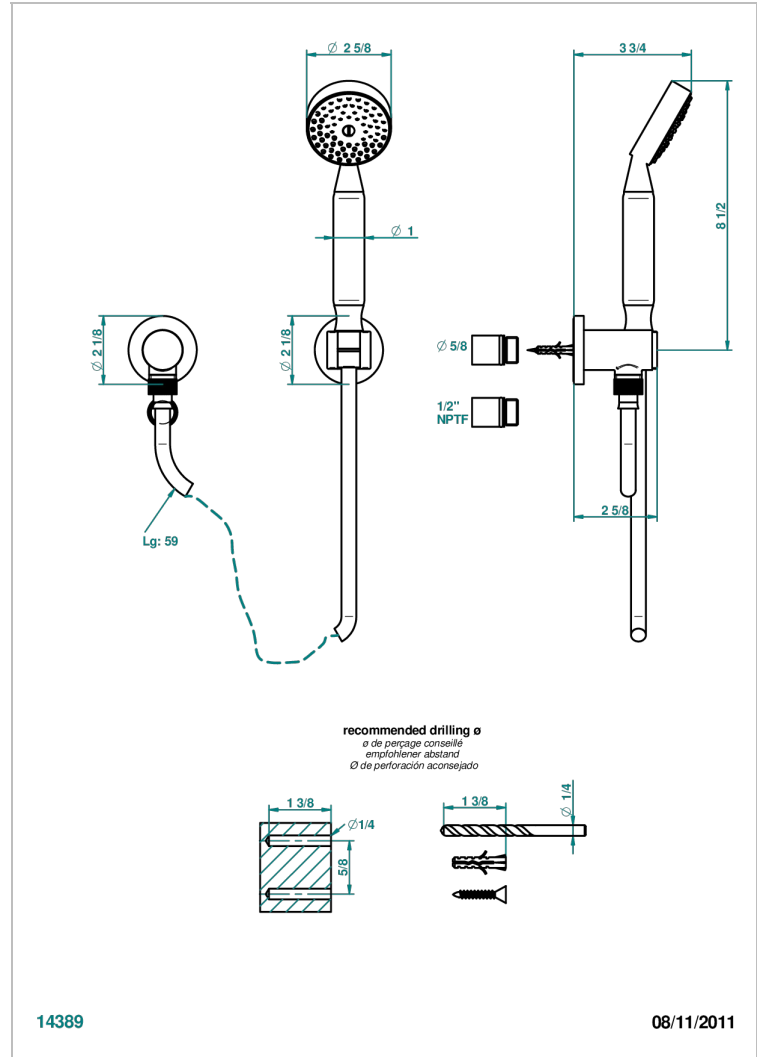

# DIPLOMATE SMOOTH RINGS

U4A-52/US

Wall mounted handshower with separate fixed hook

THG<sup>®</sup>  
PARIS

## CHARACTERISTIC

- Diplomate Smooth rings
- Wall mounted handshower with separate fixed hook

## TECHNICAL SPECS

- Recommandé : 3 bars (max. 5 bars) - Advised : 43,5 psi (max. 72 psi)
- 9,5 l/min à 3 bars (2.5 gpm at 43.5 psi)