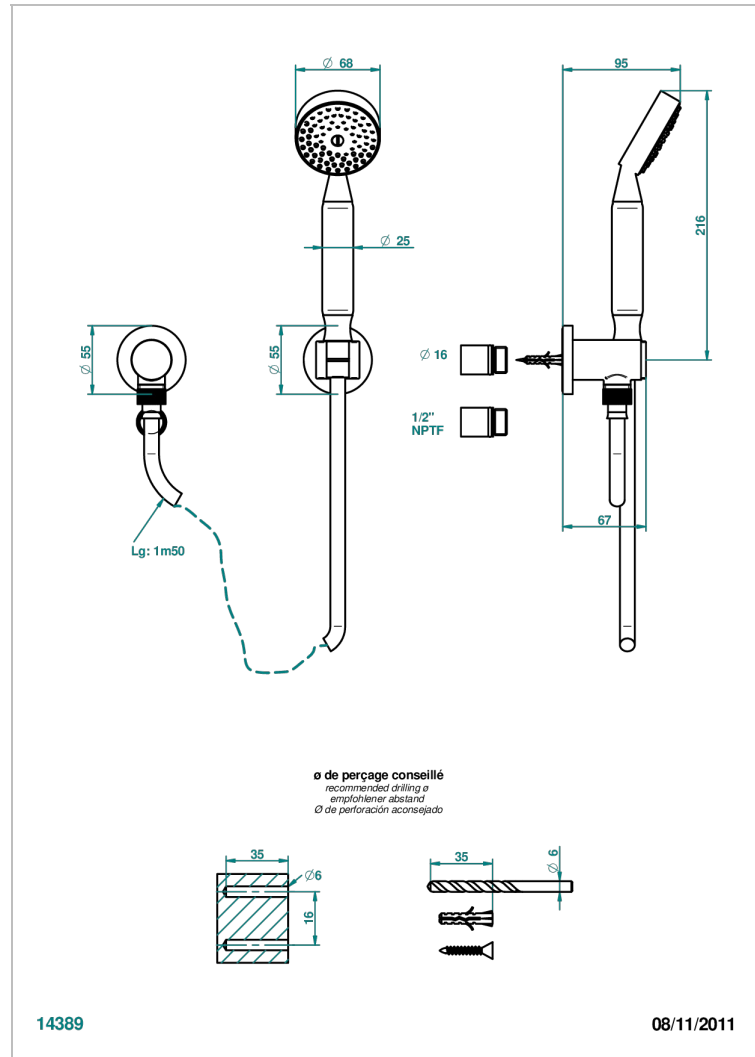

SPIRIT

G69-52/US

Wall mounted handshower with separate fixed hook

THG[®]
PARIS

CHARACTERISTIC

- Spirit
- Wall mounted handshower with separate fixed hook

TECHNICAL SPECS

- Recommandé : 3 bars (max. 5 bars) - Advised : 43,5 psi (max. 72 psi)
- 9,5 l/min à 3 bars (2.5 gpm at 43.5 psi)

AVAILABLE FINITIONS

Black ceram - D30
Blush PVD - H62
Brass color PVD - H49
Brown bronze color PVD - F33
Chrome polished - A02
Chrome polished / gold polished - G02

Copper antique matt, coated - H07
Gold color PVD - H52
Gold mat - F07
Gold polished - F01
Graphite PVD - H64
Light coated bronze - D01

Nickel polished - B01
Soft gold - F30
Soft matt gold - F31
Umber PVD - H66