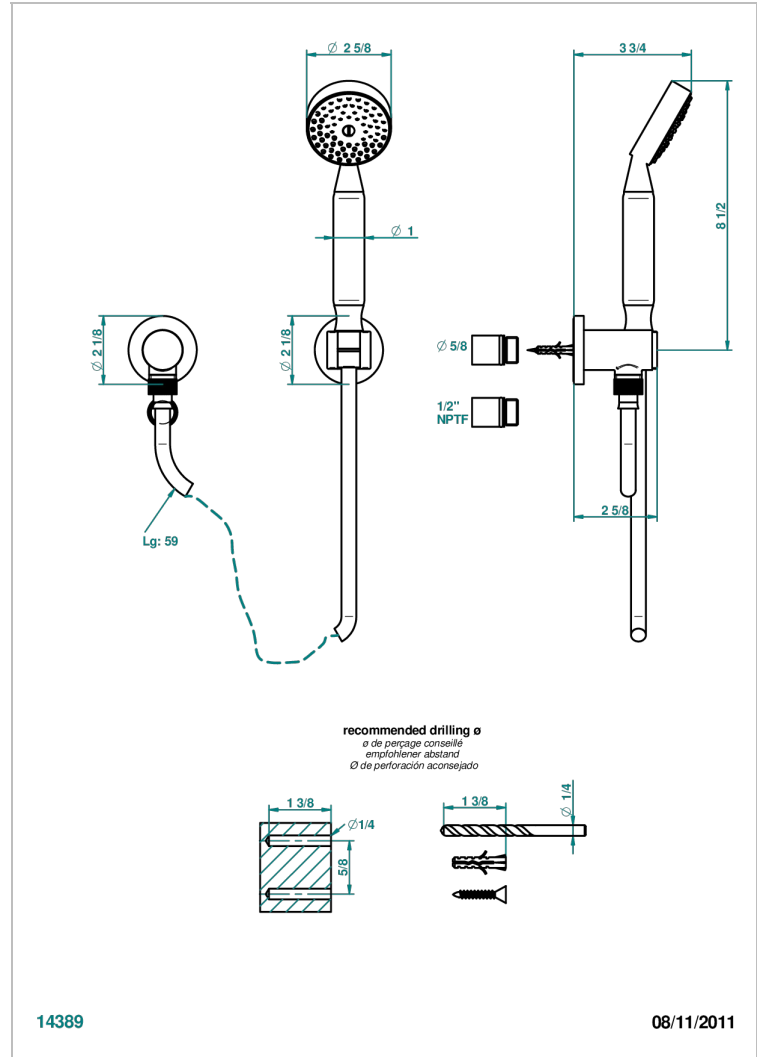

SPIRIT

G69-52/US

Wall mounted handshower with separate fixed hook

14389

08/11/2011

CHARACTERISTIC

- Spirit
- Wall mounted handshower with separate fixed hook

TECHNICAL SPECS

- Recommandé : 3 bars (max. 5 bars) - Advised : 43,5 psi (max. 72 psi)
- 9,5 l/min à 3 bars (2.5 gpm at 43.5 psi)

AVAILABLE FINITIONS

Black ceram - D30
Blush PVD - H62
Brass color PVD - H49
Brown bronze color PVD - F33
Chrome polished - A02
Chrome polished / gold polished - G02

Copper antique matt, coated - H07
Gold color PVD - H52
Gold mat - F07
Gold polished - F01
Graphite PVD - H64
Light coated bronze - D01

Matt Umber PVD - H67
Matt blush PVD - H60
Matt brass color PVD - H50
Matt brown bronze color PVD - F34
Matt chrome (American satin) - C02
Matt gold color PVD - H53

Matt graphite PVD - H65
Matt nickel (American satin) - C01
Matt nickel color PVD - H56
Natural smoked Brass - A13
Nickel antique / Sovereign - H28
Nickel color PVD - H55

Nickel polished - B01
Soft gold - F30
Soft matt gold - F31
Umber PVD - H66