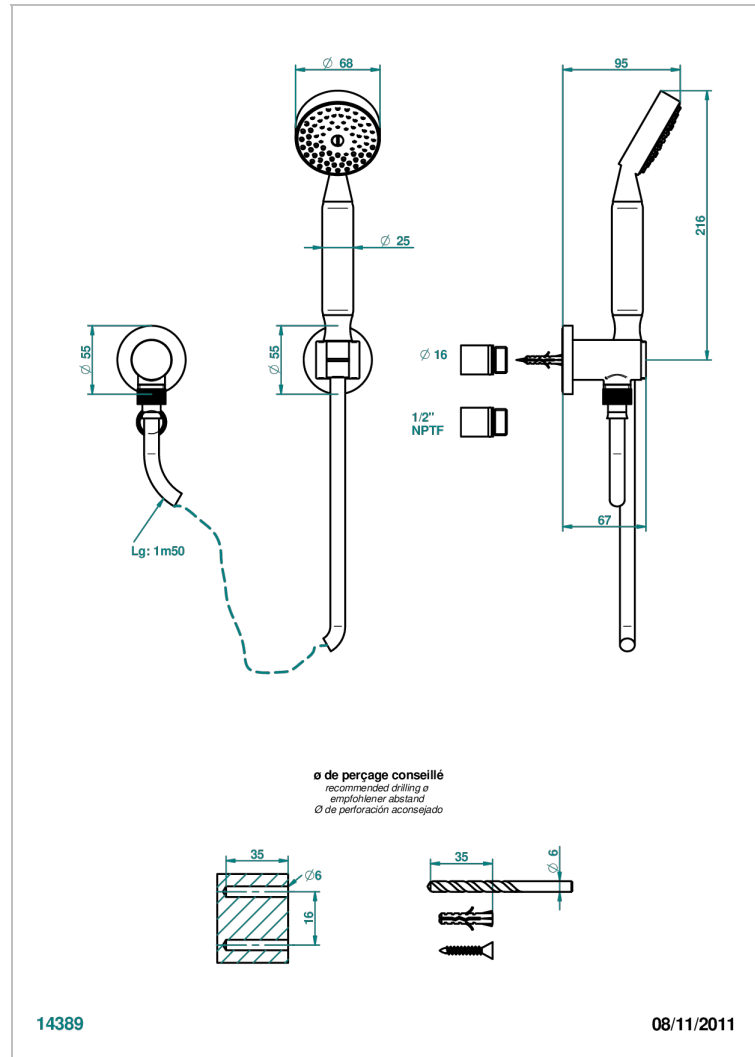

SPIRIT WITH LEVER HANDLES

G58-52/US

Wall mounted handshower with separate fixed hook

CHARACTERISTIC

- Spirit with lever handles
- Wall mounted handshower with separate fixed hook

TECHNICAL SPECS

- Recommandé : 3 bars (max. 5 bars) - Advised : 43,5 psi (max. 72 psi)
- 9,5 l/min à 3 bars (2.5 gpm at 43.5 psi)

AVAILABLE FINITIONS

Black ceram - D30
Blush PVD - H62
Brass color PVD - H49
Brown bronze color PVD - F33
Chrome polished - A02
Chrome polished / gold polished - G02

Copper antique matt, coated - H07
Gold color PVD - H52
Gold mat - F07
Gold polished - F01
Graphite PVD - H64
Light coated bronze - D01

Nickel polished - B01
Soft gold - F30
Soft matt gold - F31
Umber PVD - H66