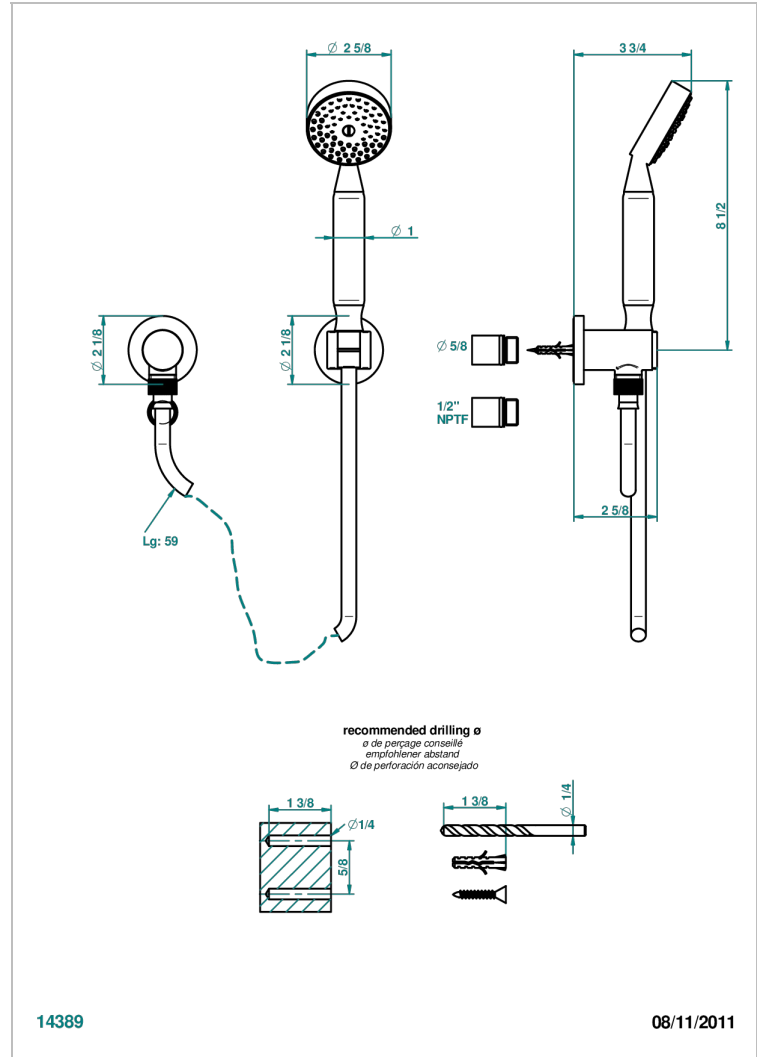

SPIRIT WITH LEVER HANDLES

G58-52/US

Wall mounted handshower with separate fixed hook

14389

08/11/2011

CHARACTERISTIC

- Spirit with lever handles
- Wall mounted handshower with separate fixed hook

TECHNICAL SPECS

- Recommandé : 3 bars (max. 5 bars) - Advised : 43,5 psi (max. 72 psi)
- 9,5 l/min à 3 bars (2.5 gpm at 43.5 psi)

AVAILABLE FINITIONS

Black ceram - D30
Blush PVD - H62
Brass color PVD - H49
Brown bronze color PVD - F33
Chrome polished - A02
Chrome polished / gold polished - G02

Copper antique matt, coated - H07
Gold color PVD - H52
Gold mat - F07
Gold polished - F01
Graphite PVD - H64
Light coated bronze - D01

Matt Umber PVD - H67
Matt blush PVD - H60
Matt brass color PVD - H50
Matt brown bronze color PVD - F34
Matt chrome (American satin) - C02
Matt gold color PVD - H53

Matt graphite PVD - H65
Matt nickel (American satin) - C01
Matt nickel color PVD - H56
Natural smoked Brass - A13
Nickel antique / Sovereign - H28
Nickel color PVD - H55

Nickel polished - B01
Soft gold - F30
Soft matt gold - F31
Umber PVD - H66