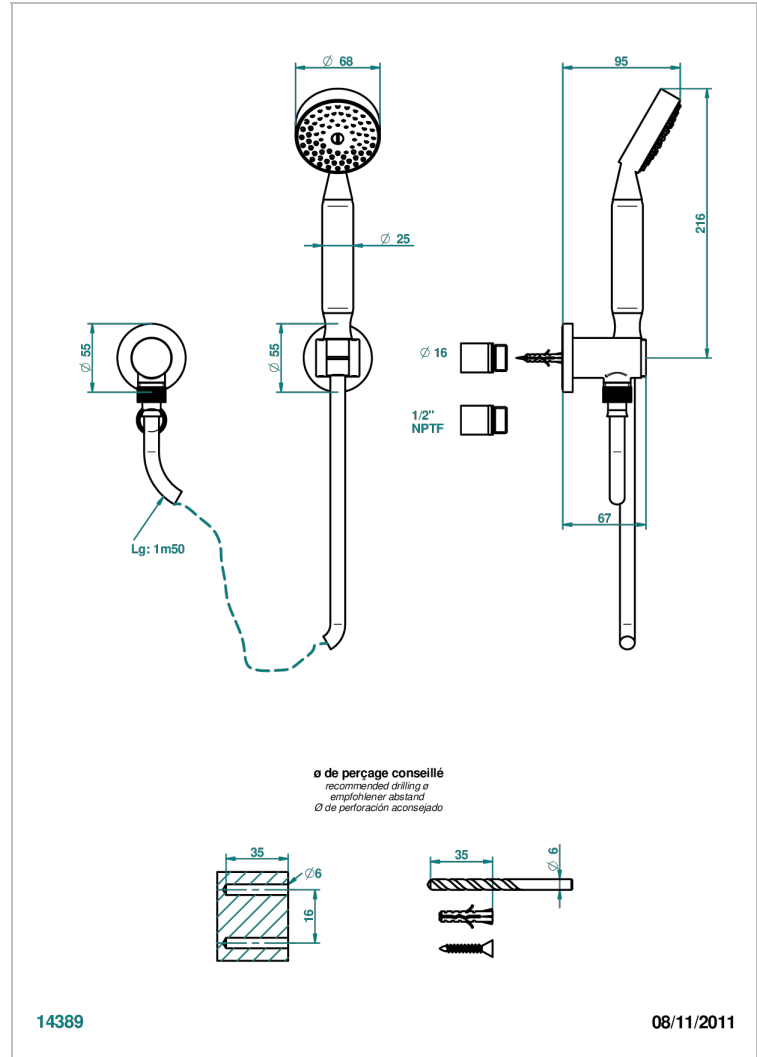

BAMBOU CLEAR CRYSTAL

A35-52/US

Wall mounted handshower with separate fixed hook

CHARACTERISTIC

- BamboU Clear crystal
- Wall mounted handshower with separate fixed hook

TECHNICAL SPECS

- Recommandé : 3 bars (max. 5 bars) - Advised : 43,5 psi (max. 72 psi)
- 9,5 l/min à 3 bars (2.5 gpm at 43.5 psi)

AVAILABLE FINITIONS

Black ceram - D30
Blush PVD - H62
Brass color PVD - H49
Brown bronze color PVD - F33
Chrome polished - A02
Chrome polished / gold polished - G02

Copper antique matt, coated - H07
Gold color PVD - H52
Gold mat - F07
Gold polished - F01
Graphite PVD - H64
Light coated bronze - D01