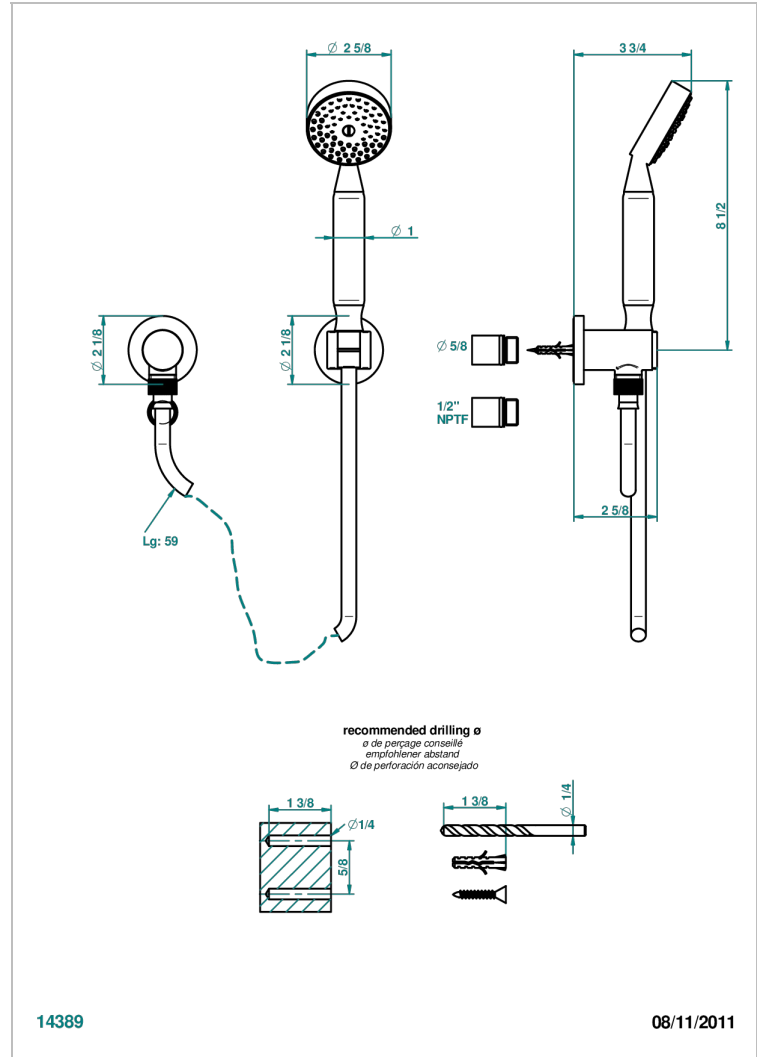

# BAMBOU CLEAR CRYSTAL

A35-52/US

Wall mounted handshower with separate fixed hook

14389

08/11/2011

## CHARACTERISTIC

- Bambou Clear crystal
- Wall mounted handshower with separate fixed hook

## TECHNICAL SPECS

- Recommandé : 3 bars (max. 5 bars) - Advised : 43,5 psi (max. 72 psi)
- 9,5 l/min à 3 bars (2.5 gpm at 43.5 psi)