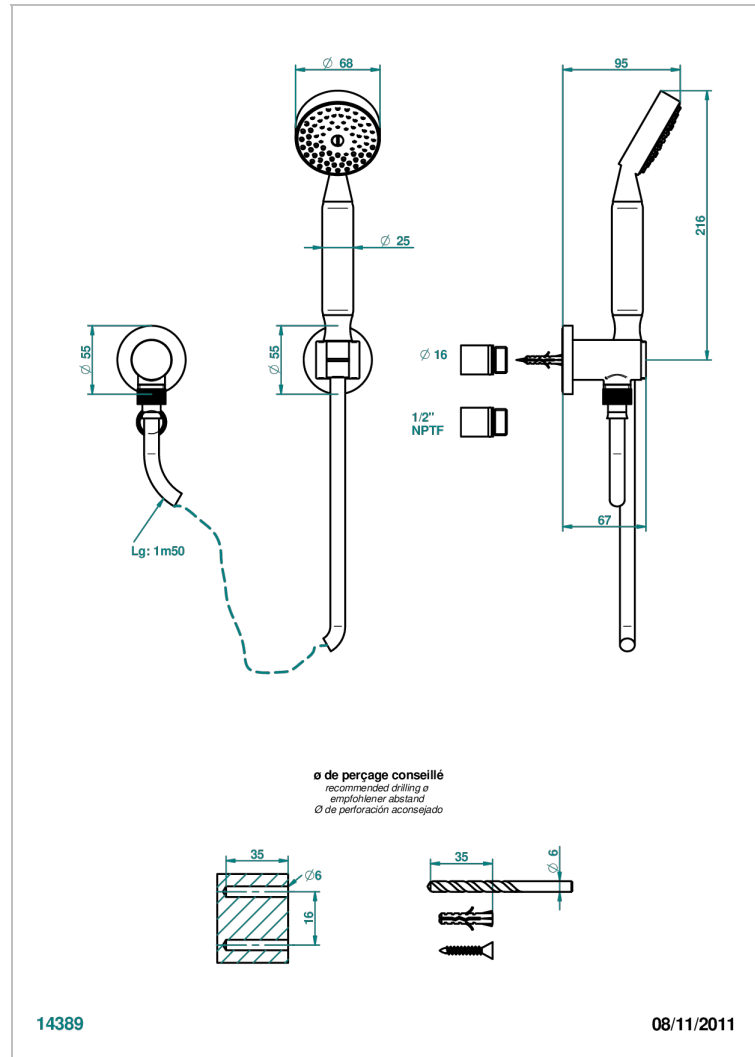

# BAMBOU AMBER CRYSTAL

A34-52/US

Wall mounted handshower with separate fixed hook

THG<sup>®</sup>  
PARIS

## CHARACTERISTIC

- BamboU Amber crystal
- Wall mounted handshower with separate fixed hook