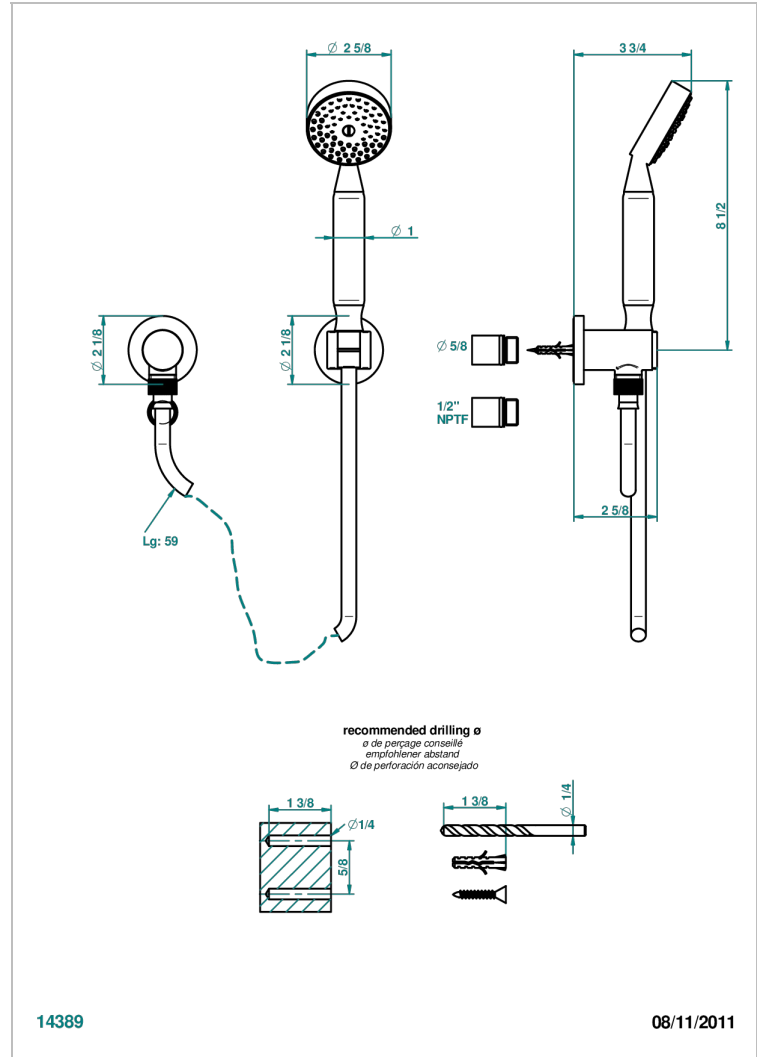

BAMBOU AMBER CRYSTAL

A34-52/US

Wall mounted handshower with separate fixed hook

THG[®]
PARIS

CHARACTERISTIC

- BamboU Amber crystal
- Wall mounted handshower with separate fixed hook

TECHNICAL SPECS

- Recommandé : 3 bars (max. 5 bars) - Advised : 43,5 psi (max. 72 psi)
- 9,5 l/min à 3 bars (2.5 gpm at 43.5 psi)

AVAILABLE FINITIONS

Black ceram - D30
Blush PVD - H62
Brass color PVD - H49
Brown bronze color PVD - F33
Chrome polished - A02
Chrome polished / gold polished - G02

Copper antique matt, coated - H07
Gold color PVD - H52
Gold mat - F07
Gold polished - F01
Graphite PVD - H64
Light coated bronze - D01