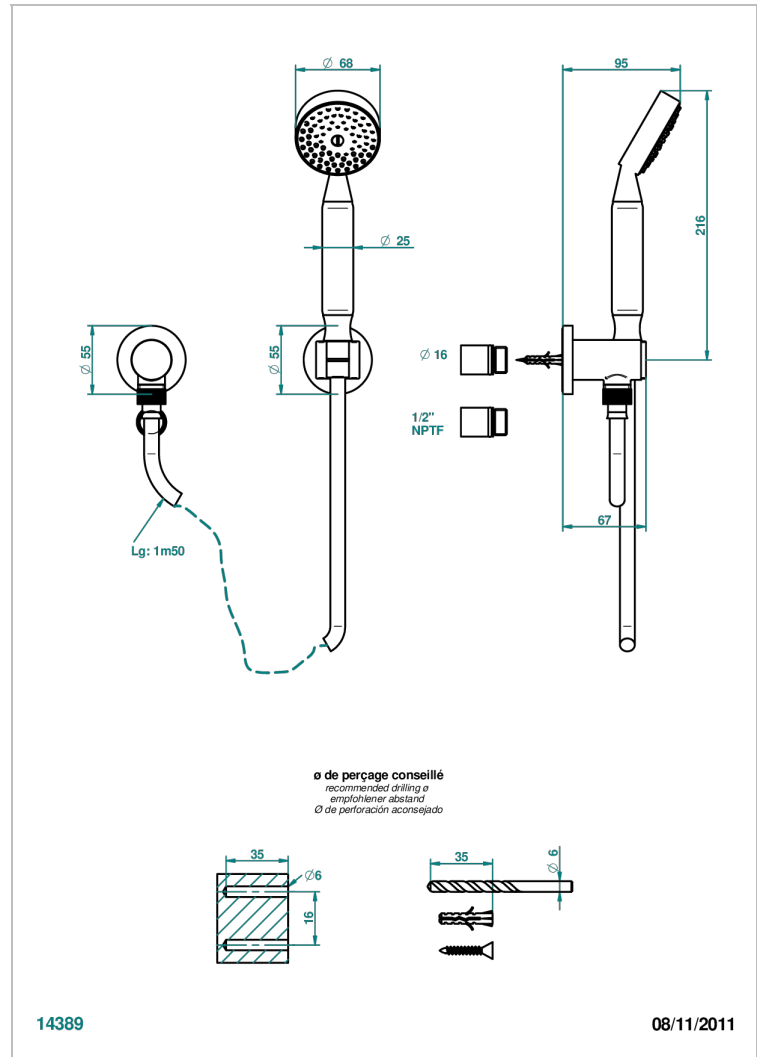

BAMBOU BLACK CRYSTAL

A33-52/US

Wall mounted handshower with separate fixed hook

CHARACTERISTIC

- Bambou Black crystal
- Wall mounted handshower with separate fixed hook

TECHNICAL SPECS

- Recommandé : 3 bars (max. 5 bars) - Advised : 43,5 psi (max. 72 psi)
- 9,5 l/min à 3 bars (2.5 gpm at 43.5 psi)

AVAILABLE FINITIONS

Black ceram - D30
Blush PVD - H62
Brass color PVD - H49
Brown bronze color PVD - F33
Chrome polished - A02
Chrome polished / gold polished - G02

Copper antique matt, coated - H07
Gold color PVD - H52
Gold mat - F07
Gold polished - F01
Graphite PVD - H64
Light coated bronze - D01