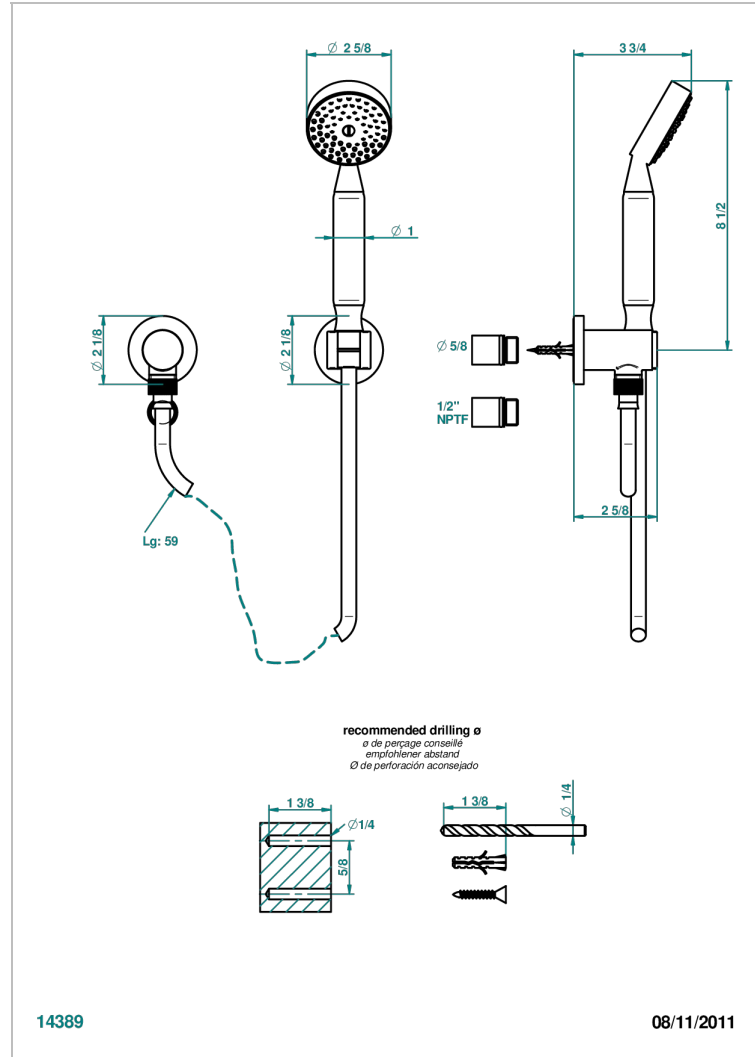

# BAMBOU BLACK CRYSTAL

A33-52/US

Wall mounted handshower with separate fixed hook

14389

08/11/2011

## CHARACTERISTIC

- Bambou Black crystal
- Wall mounted handshower with separate fixed hook

## TECHNICAL SPECS

- Recommandé : 3 bars (max. 5 bars) - Advised : 43,5 psi (max. 72 psi)
- 9,5 l/min à 3 bars (2.5 gpm at 43.5 psi)