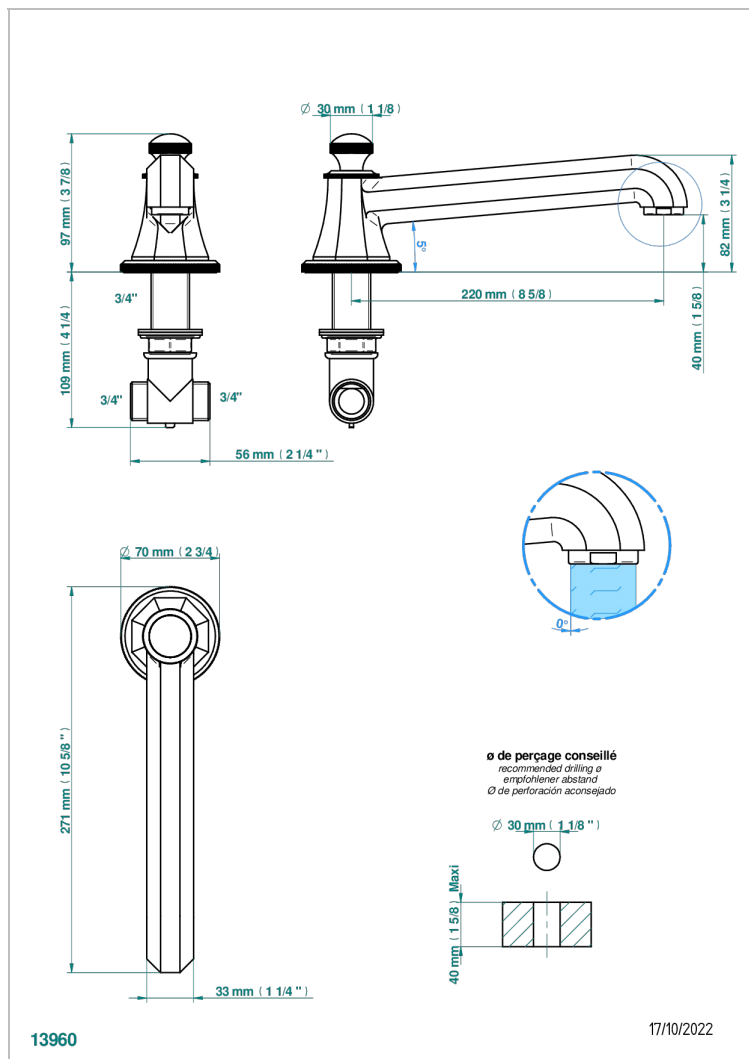

ART DECO WITH LEVER HANDLES

A55-29SG

Bathtub spout

CHARACTERISTIC

- Art Déco with lever handles
- Bathtub spout

TECHNICAL SPECS

- Recommandé : 3 bars (max. 5 bars) - Advised : 43,5 psi (max. 72 psi)
- Bec : 35 l/min à 3 bars
- Spout : 9.26 gpm at 43.5 psi