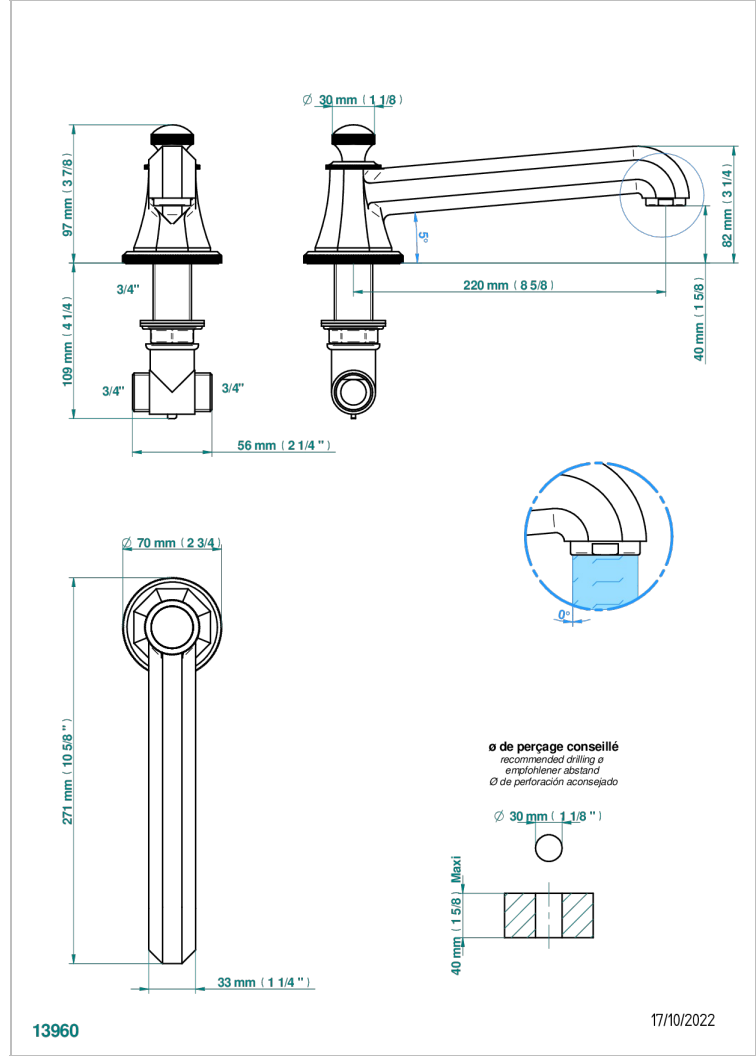

# ART DECO WITH LEVER

A55-29SG

Rim mounted bath spout, super goliath

THG<sup>®</sup>  
PARIS

## CHARACTERISTIC

- Art Déco with lever
- Rim mounted bath spout, super goliath

## TECHNICAL SPECS

- Recommandé : 3 bars (max. 5 bars) - Advised : 43,5 psi (max. 72 psi)
- Bec : 35 l/min à 3 bars
- Spout : 9.26 gpm at 43.5 psi