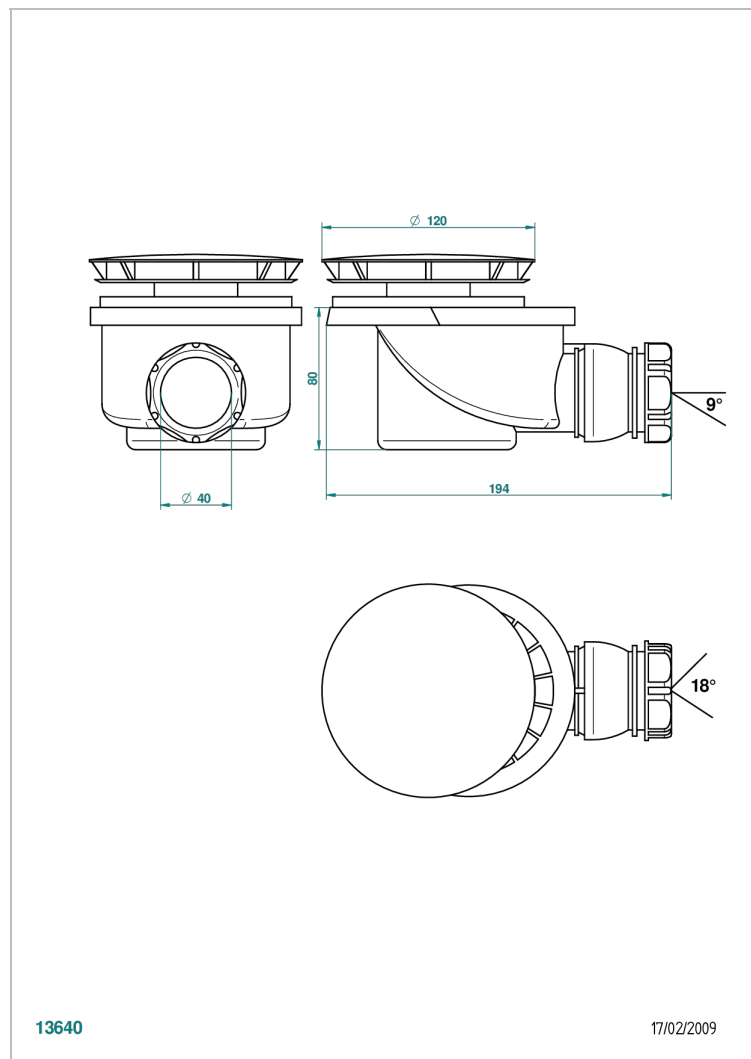

G00-2331

Shower drain Ø 90 mm horizontal and movable outlet

13640

17/02/2009

## CHARACTERISTIC

- General Products
- Shower drain Ø 90 mm horizontal and movable outlet