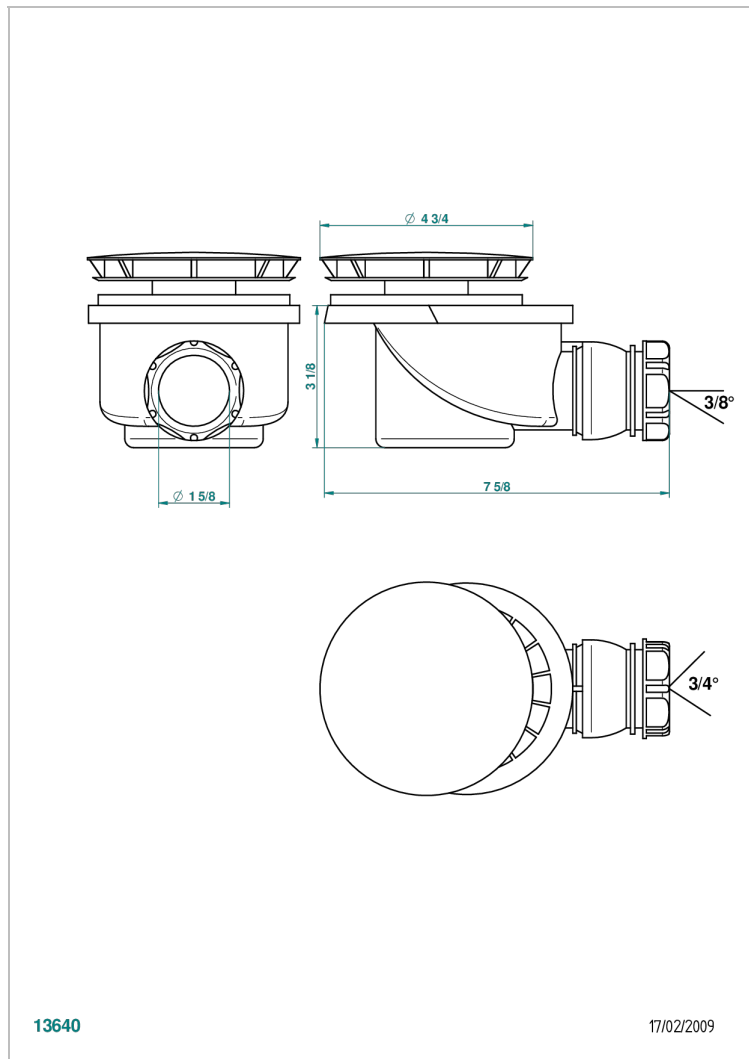

G00-2331

Shower drain Ø 90 mm horizontal and movable outlet

CHARACTERISTIC

- General Products
- Shower drain Ø 90 mm horizontal and movable outlet

AVAILABLE FINITIONS

- Chrome polished - A02
- Gold polished - F01
- Nickel polished - B01
- Soft gold - F30