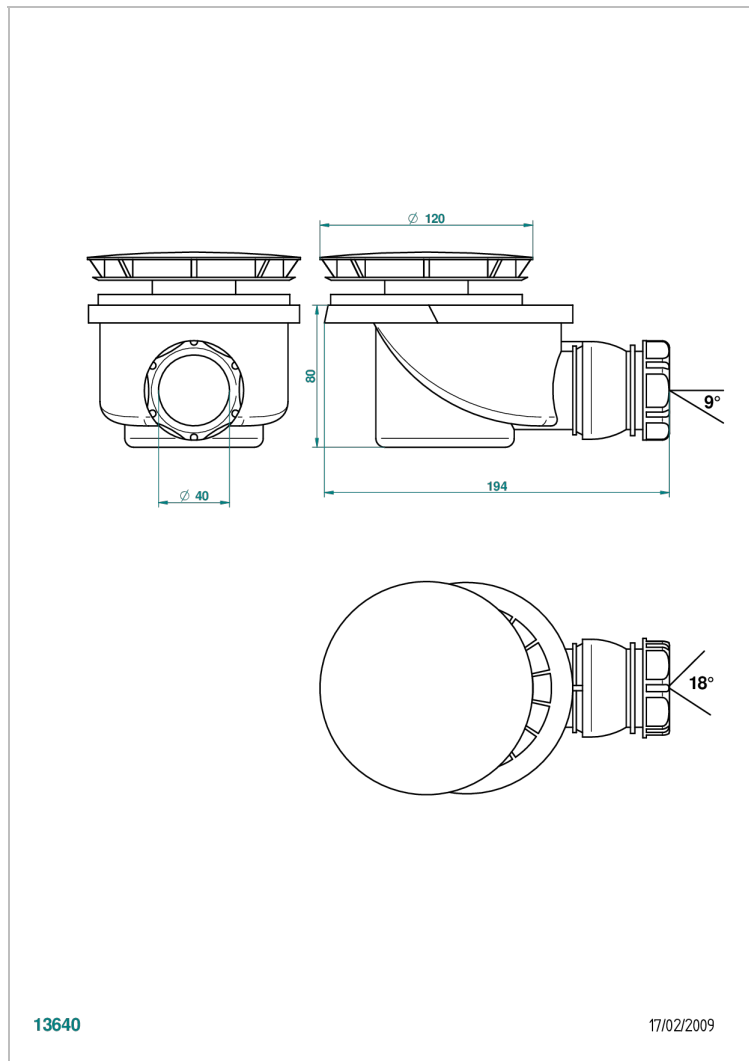

GENERAL ITEMS

G00-2331

Shower drain, \varnothing 90 mm, horizontal and movable outlet (available in A02, B01, F01, F30 ; for other colour finishes, please contact us)

13640

17/02/2009

CHARACTERISTIC

- General Items
- Shower drain, \varnothing 90 mm, horizontal and movable outlet (available in A02, B01, F01, F30 ; for other colour finishes, please contact us)