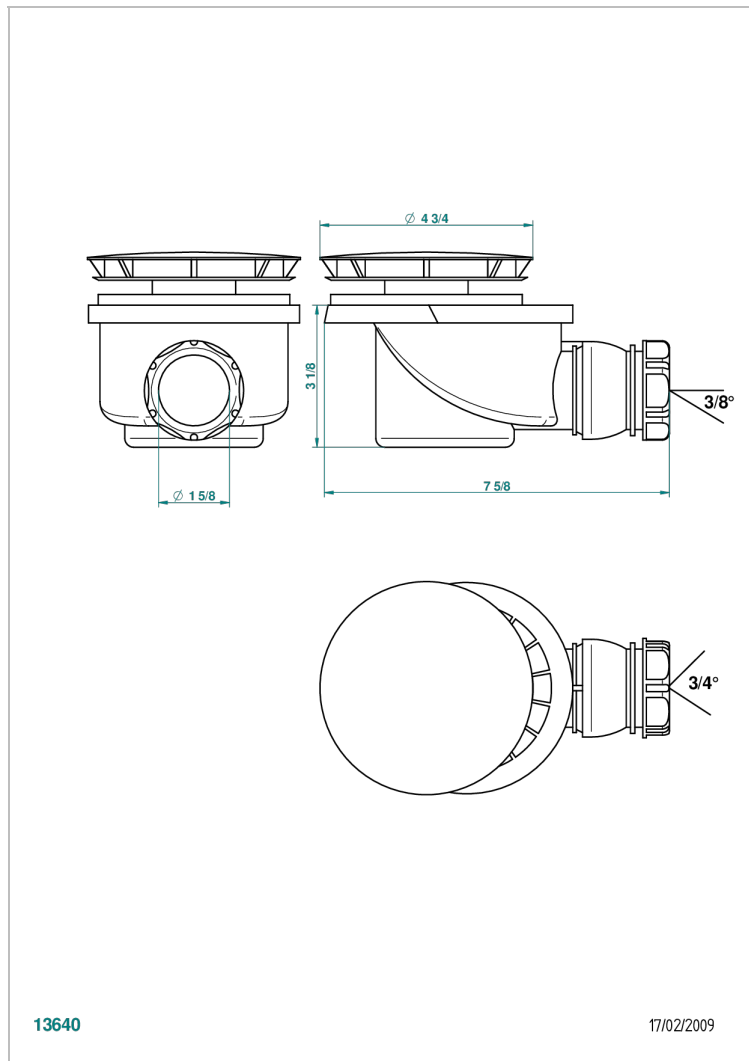

GENERAL ITEMS

G00-2331

Shower drain, \varnothing 90 mm, horizontal and movable outlet (available in A02, B01, F01, F30 ; for other colour finishes, please contact us)

CHARACTERISTIC

- General Items
- Shower drain, \varnothing 90 mm, horizontal and movable outlet (available in A02, B01, F01, F30 ; for other colour finishes, please contact us)