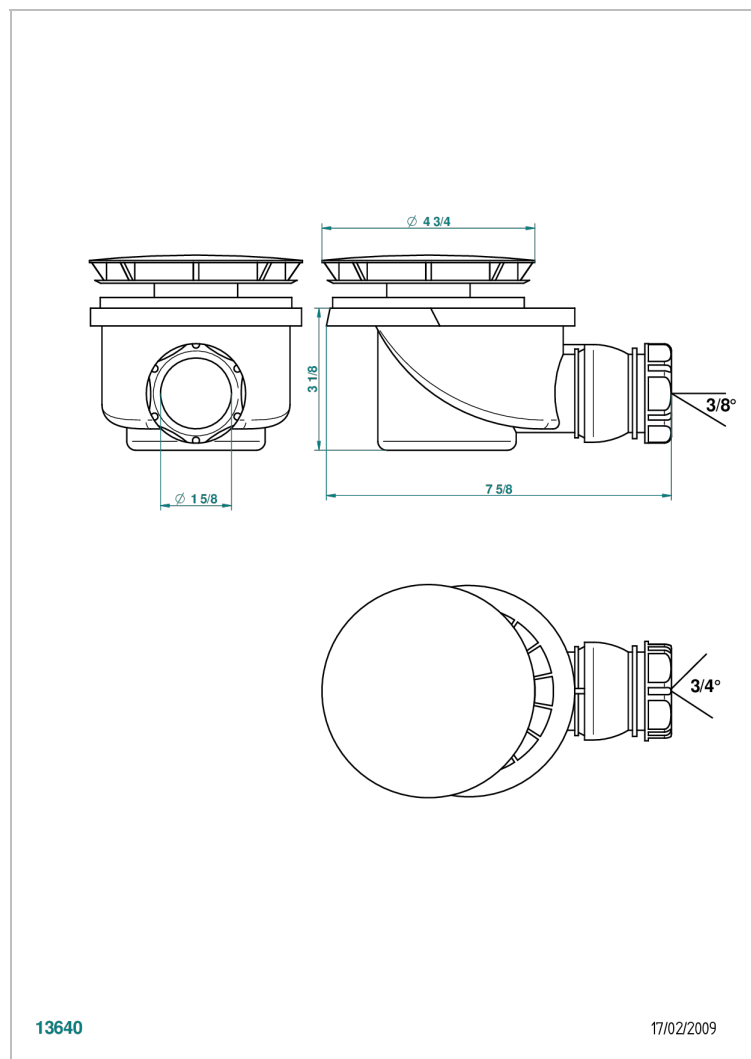

GENERAL ITEMS

G00-2331

Shower drain, \varnothing 90 mm, horizontal and movable outlet (available in A02, B01, F01, F30 ; for other colour finishes, please contact us)

CHARACTERISTIC

- General Items
- Shower drain, \varnothing 90 mm, horizontal and movable outlet (available in A02, B01, F01, F30 ; for other colour finishes, please contact us)