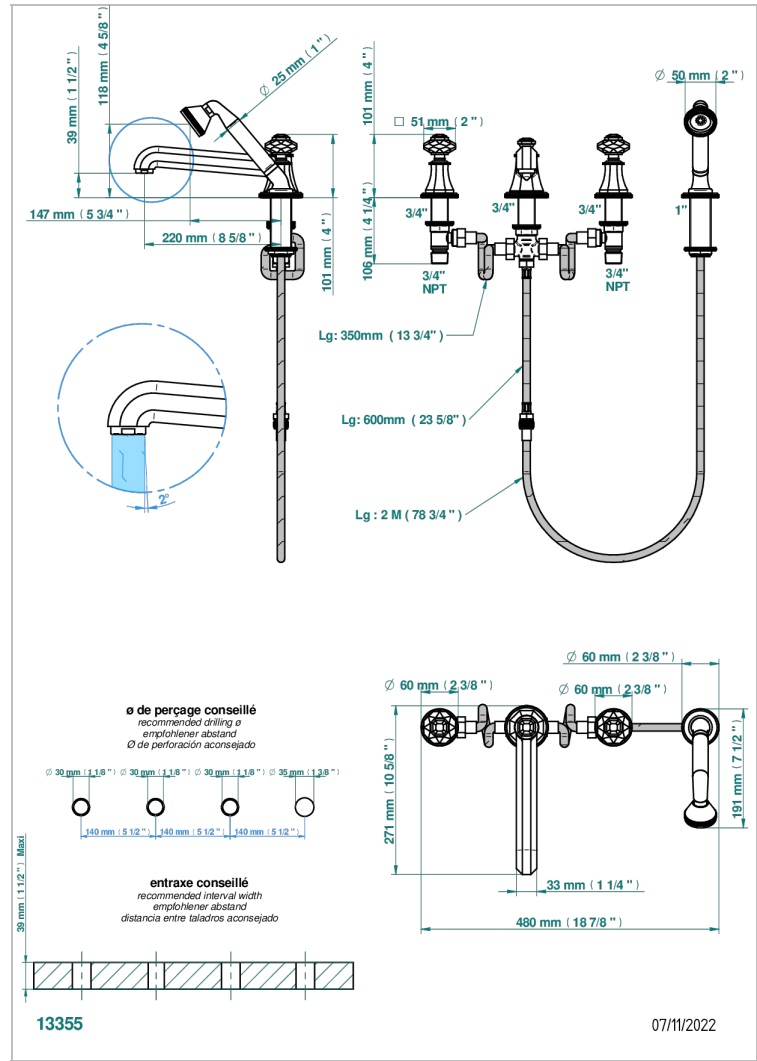

# TRADITION CRYSTAL

A59-112BSG

Rim mounted 4-hole bath/shower mixer, diverter to super goliath spout

## CHARACTERISTIC

- ACS : 18ACCLY473
- DVGW : DW-6051CN0450
- NF : NF EN 200 - IID/A - Chrome

## TECHNICAL SPECS

- Recommandé : 3 bars (max. 5 bars) - Advised : 43,5 psi (max. 72 psi)
- Bec : 35 l/min à 3 bars - Douchette : 8 l/min à 3 bars
- Spout : 9.26 gpm at 43.5 psi - Handshower : 2.12 gpm at 43.5 psi