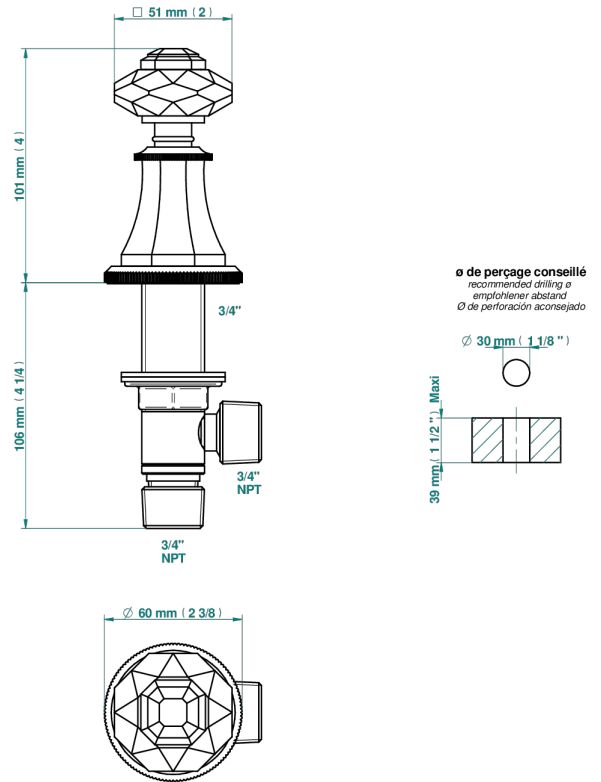

# TRADITION CRYSTAL

A59-36

Rim mounted 3/4" valve

THG<sup>®</sup>  
PARIS

13354

03/11/2022

## CHARACTERISTIC

- Tradition Crystal
- Rim mounted 3/4" valve