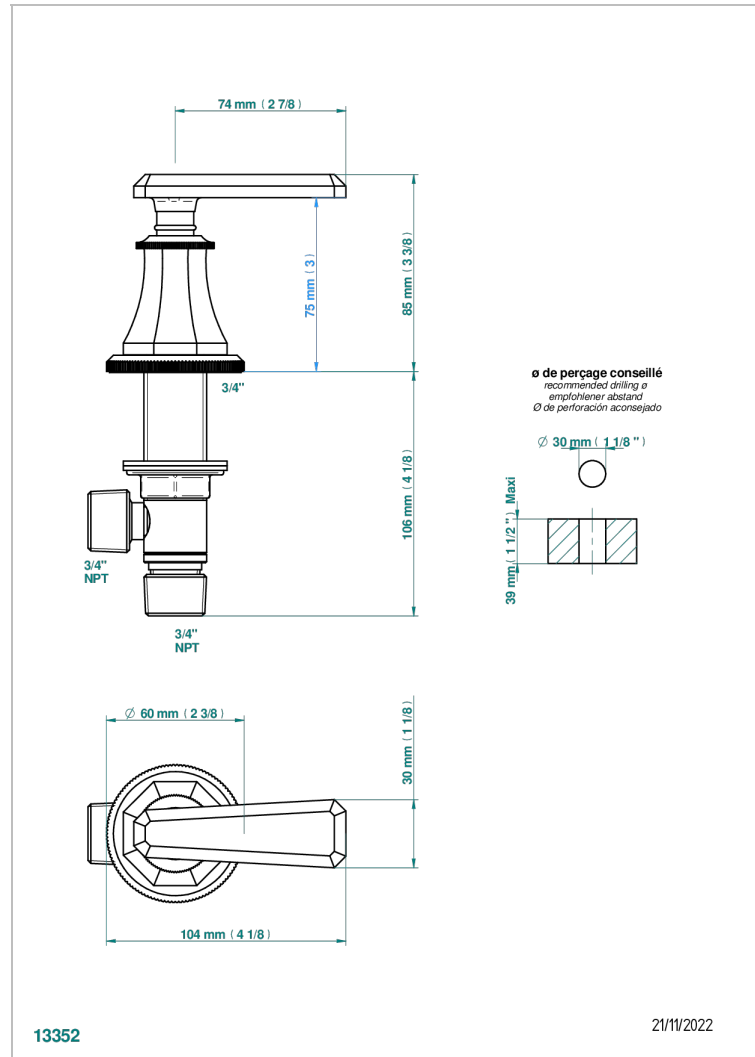

# TRADITION WITH LEVER

A58-36/C

Rim mounted 3/4" valve, cold

## CHARACTERISTIC

- Tradition with lever
- Rim mounted 3/4" valve, cold