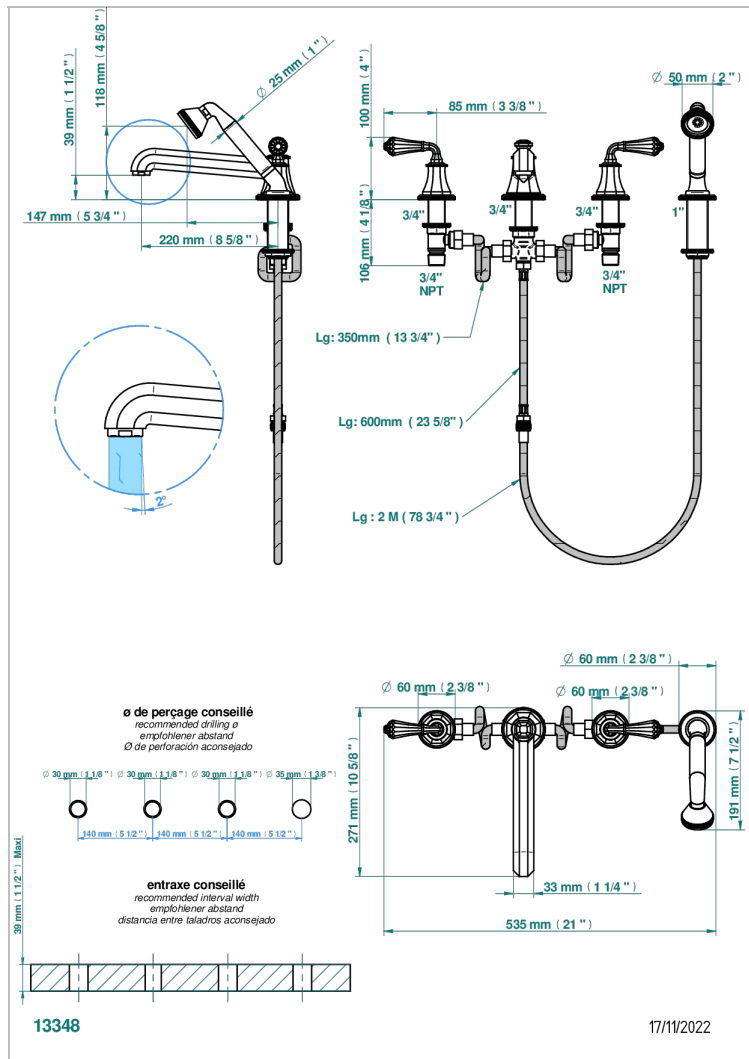

ART DECO CRYSTAL

A56-112BSG

Rim mounted 4-hole bath/shower mixer, diverter to super goliath spout

THG
PARIS

CHARACTERISTIC

- ACS : 18ACCLY473
- DVGW : DW-6051CN0450
- NF : NF EN 200 - IID/A - Chrome

STANDARDS

AVAILABLE FINITIONS

Antique nickel - H28
Black ceram - D30
Blush PVD - H62
Brass color PVD - H49
Brown bronze color PVD - F33
Gold color PVD - H52

Graphite PVD - H64
Lacquered light bronze - D01
Matt Umber PVD - H67
Matt blush PVD - H60
Matt brass color PVD - H50
Matt brown bronze color PVD - F34