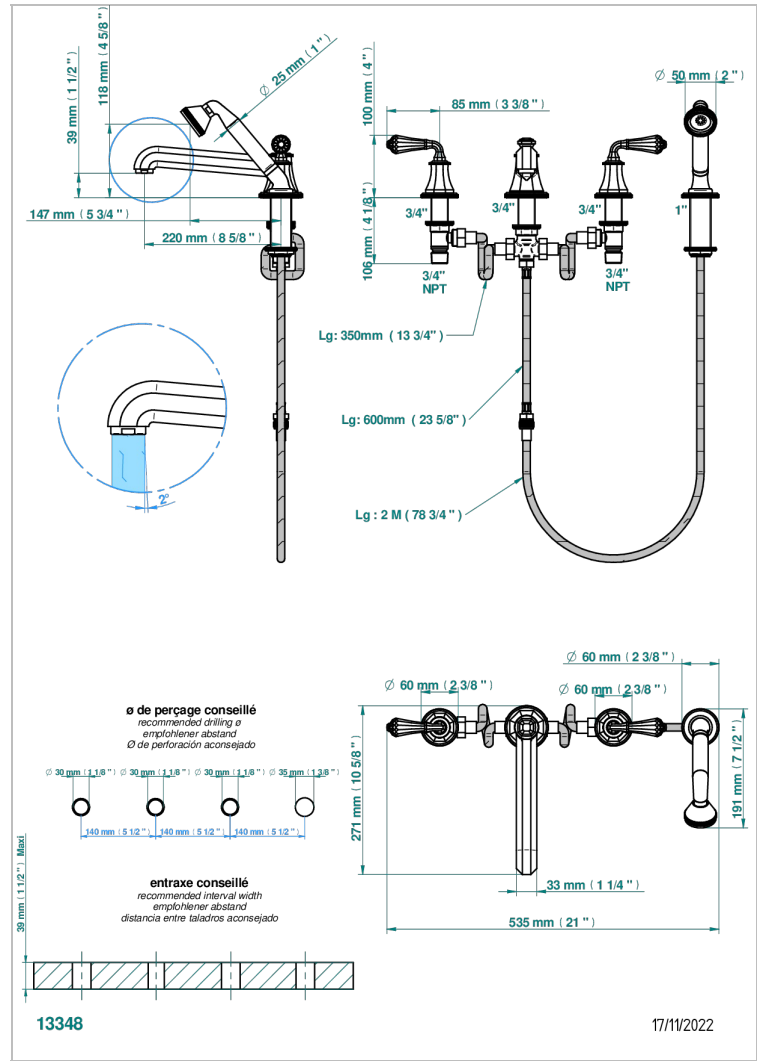

ART DECO CRYSTAL

A56-112BSG

Rim mounted 4-hole bath/shower mixer, diverter to super goliath spout

CHARACTERISTIC

- ACS : 18ACCLY473
- DVGW : DW-6051CN0450
- NF : NF EN 200 - IID/A - Chrome

STANDARDS

TECHNICAL SPECS

- Recommandé : 3 bars (max. 5 bars) - Advised : 43,5 psi (max. 72 psi)
- Bec : 35 l/min à 3 bars - Douchette : 8 l/min à 3 bars
- Spout : 9.26 gpm at 43.5 psi - Handshower : 2.12 gpm at 43.5 psi

AVAILABLE FINITIONS