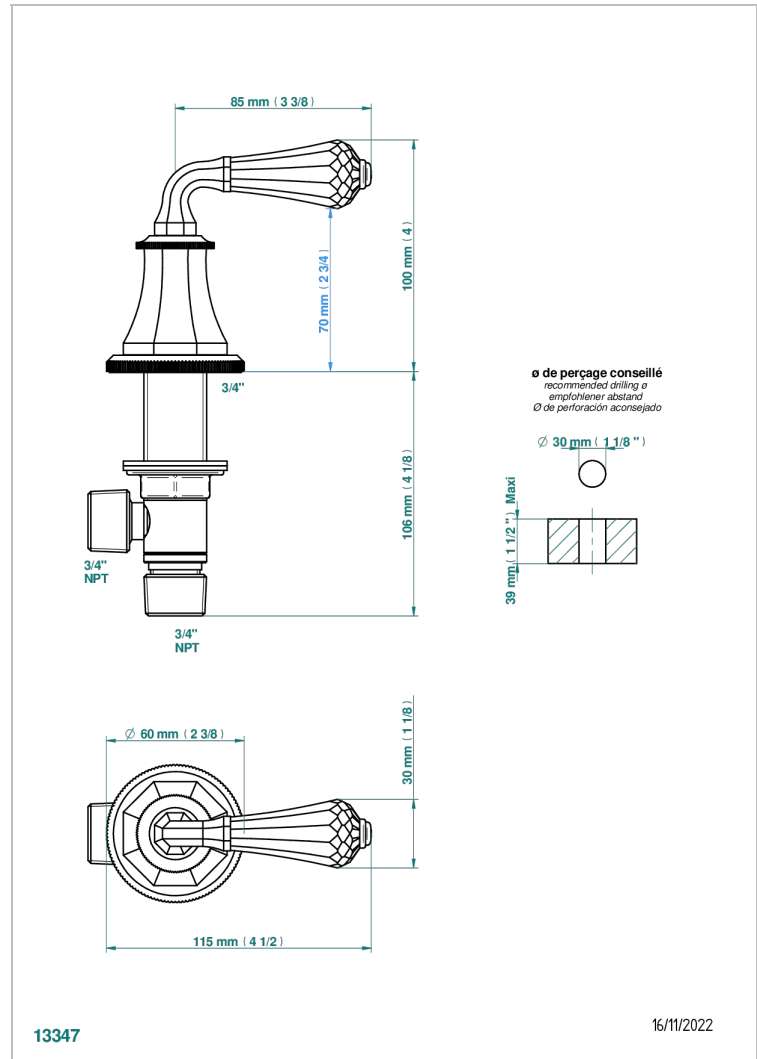

ART DECO CRYSTAL

A56-36/CUS

3/4" deck valve with trim - Cold

CHARACTERISTIC

- ASME : ASME A112.18.1-2011/CSA B125.1-11

STANDARDS

AVAILABLE FINITIONS

Black ceram - D30