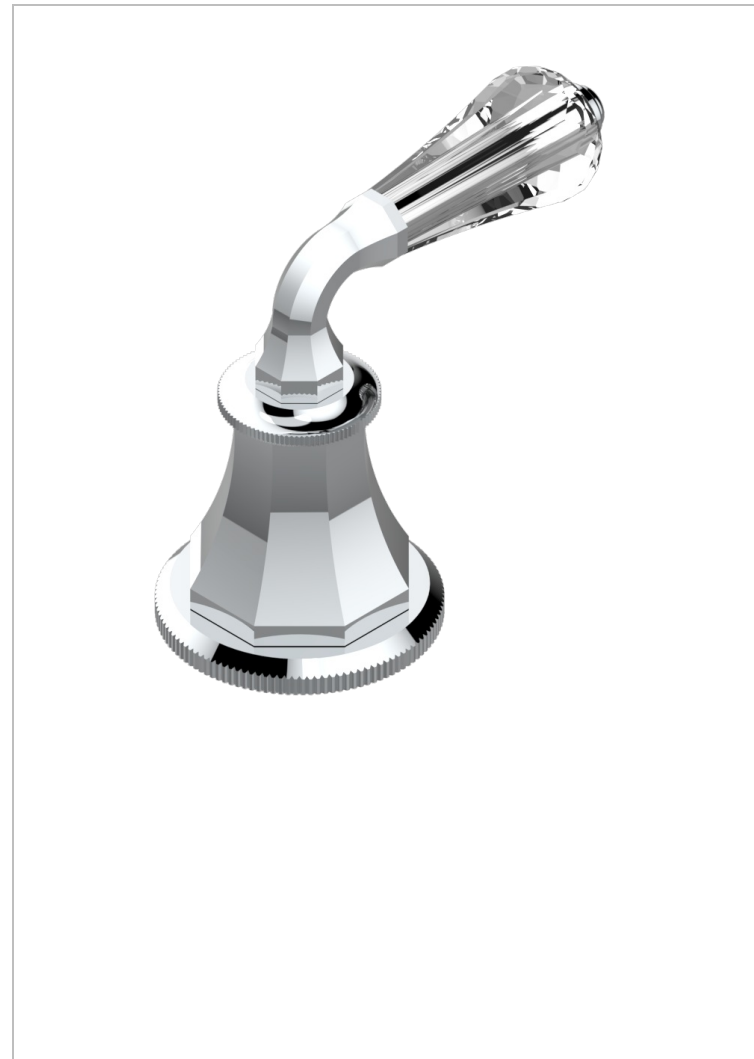

ART DECO CRYSTAL

A56-36/C

Rim mounted 3/4" valve, cold

CHARACTERISTIC

- Art Déco Crystal
- Rim mounted 3/4" valve, cold

AVAILABLE FINITIONS

Antique nickel - H28
Black ceram - D30
Blush PVD - H62
Brass color PVD - H49
Brown bronze color PVD - F33
Gold color PVD - H52

Graphite PVD - H64
Lacquered light bronze - D01
Matt Umber PVD - H67
Matt blush PVD - H60
Matt brass color PVD - H50
Matt brown bronze color PVD - F34

Matt chrome - C02
Matt gold - F07
Matt gold color PVD - H53
Matt graphite PVD - H65
Matt nickel (color finish) - C01
Matt nickel color PVD - H56

Natural smoked Brass - A13
Nickel color PVD - H55
Polished chrome (color finish) - A02
Polished chrome / Polished gold (color finish) - G02
Polished gold (color finish) - F01
Polished nickel - B01

Soft gold - F30
Soft matt gold - F31
Umber PVD - H66
Varnished matt antique red copper (color finish) - H07