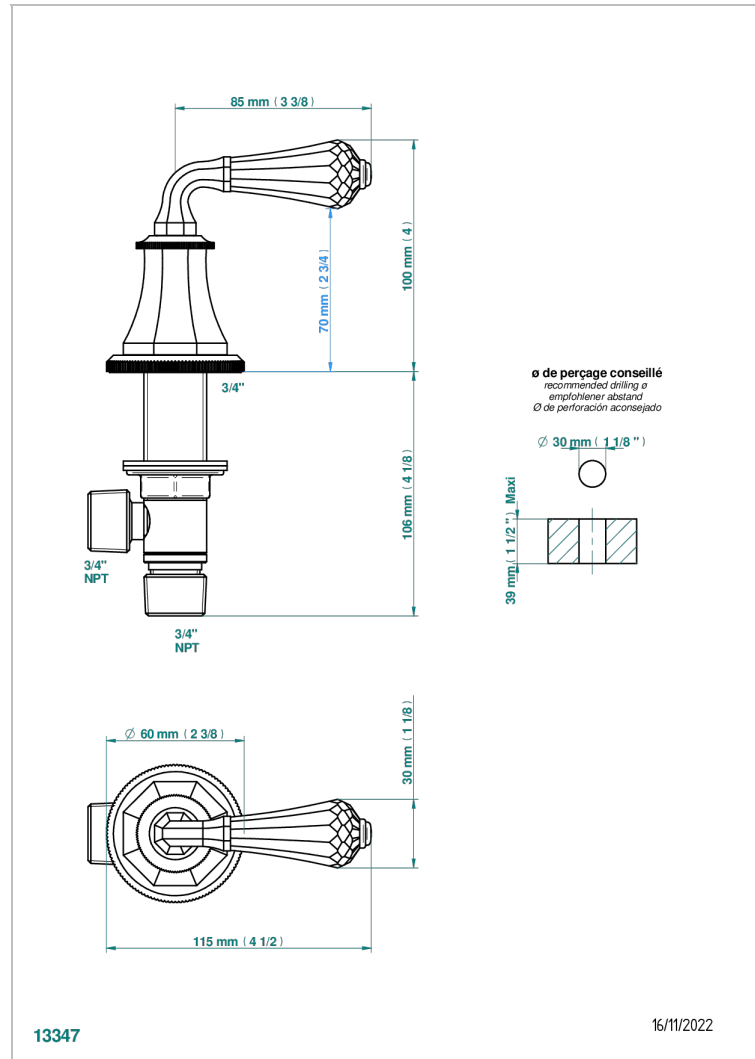

ART DECO CRYSTAL

A56-36/C

Rim mounted 3/4" valve, cold

CHARACTERISTIC

- Art Déco Crystal
- Rim mounted 3/4" valve, cold

AVAILABLE FINITIONS

Antique nickel - H28
Black ceram - D30
Blush PVD - H62
Brass color PVD - H49
Brown bronze color PVD - F33
Gold color PVD - H52