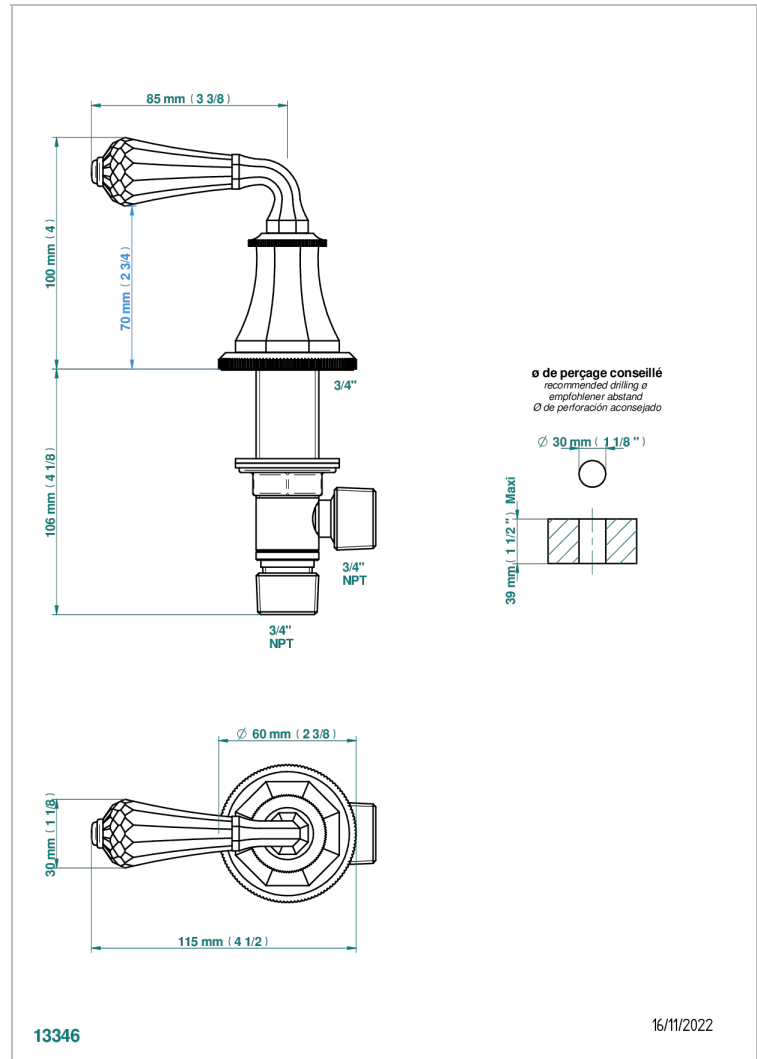

ART DECO CRYSTAL

A56-36/HUS

3/4" deck valve with trim - Hot

CHARACTERISTIC

- ASME : ASME A112.18.1-2011/CSA B125.1-11

STANDARDS

AVAILABLE FINITIONS

Black ceram - D30