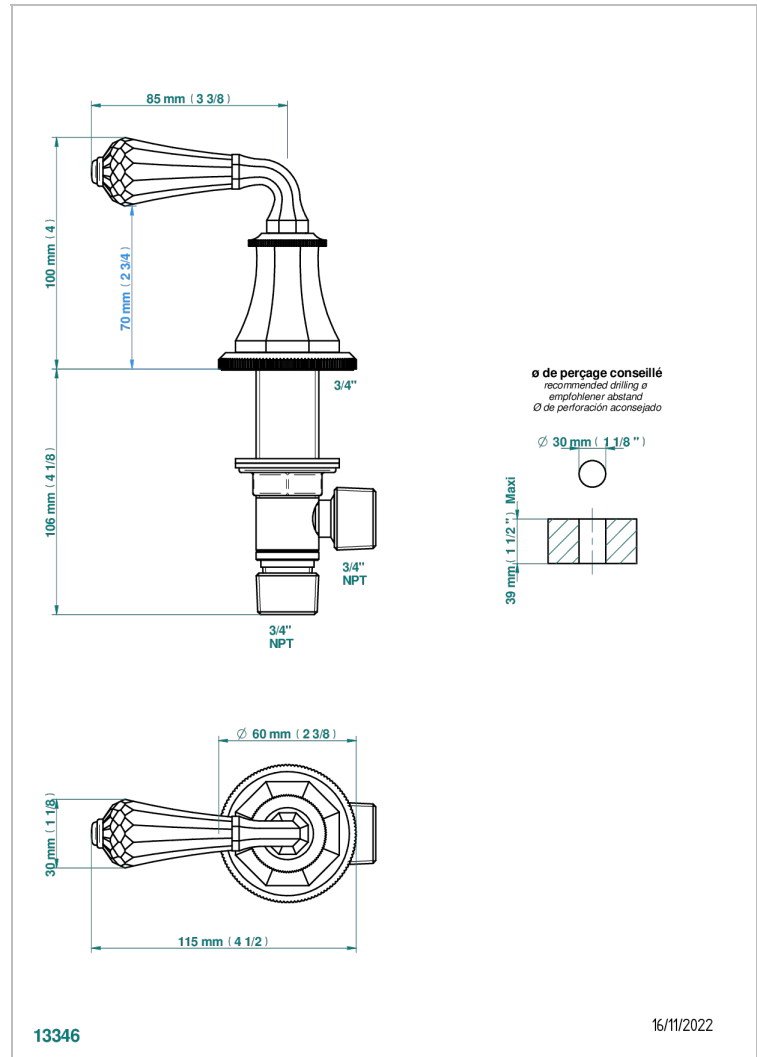

ART DECO CRYSTAL

A56-36/H

Rim mounted 3/4" valve, hot

CHARACTERISTIC

- Art Déco Crystal
- Rim mounted 3/4" valve, hot

AVAILABLE FINITIONS

Antique nickel - H28
Black ceram - D30
Blush PVD - H62
Brass color PVD - H49
Brown bronze color PVD - F33
Gold color PVD - H52