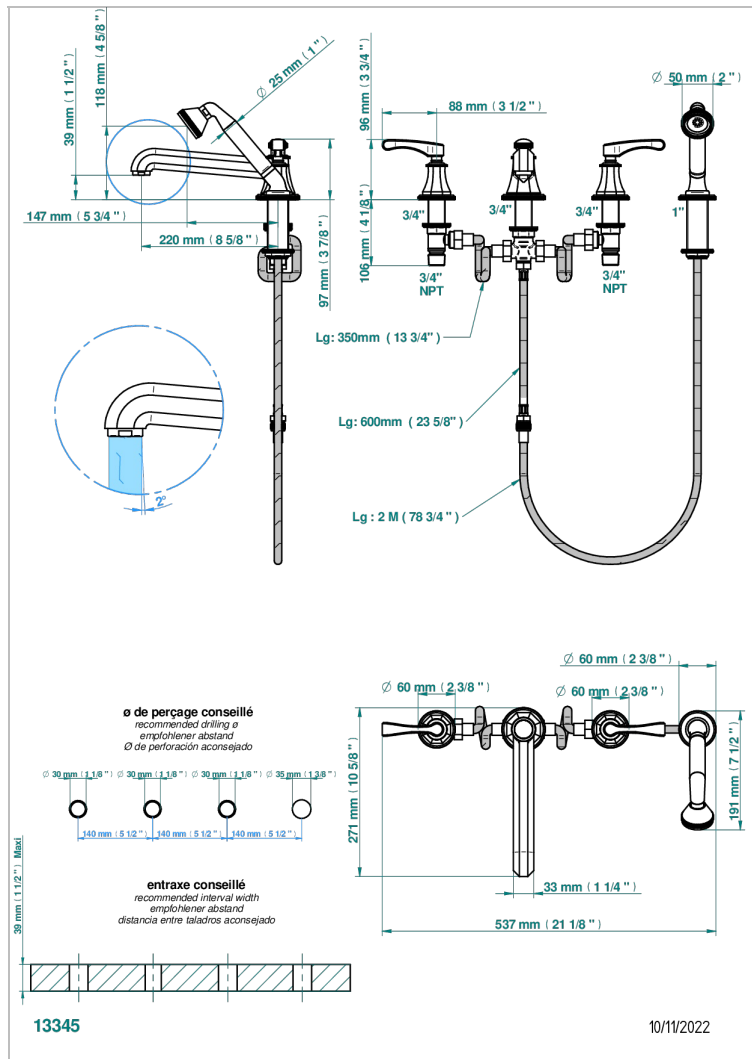

# ART DECO WITH LEVER

A55-112BSG

Rim mounted 4-hole bath/shower mixer, diverter to super goliath spout

THG  
PARIS

## CHARACTERISTIC

- ACS : 18ACCLY473
- DVGW : DW-6051CN0450
- NF : NF EN 200 - IID/A - Chrome

## TECHNICAL SPECS

- Recommandé : 3 bars (max. 5 bars) - Advised : 43,5 psi (max. 72 psi)
- Bec : 35 l/min à 3 bars - Douchette : 8 l/min à 3 bars
- Spout : 9.26 gpm at 43.5 psi - Handshower : 2.12 gpm at 43.5 psi