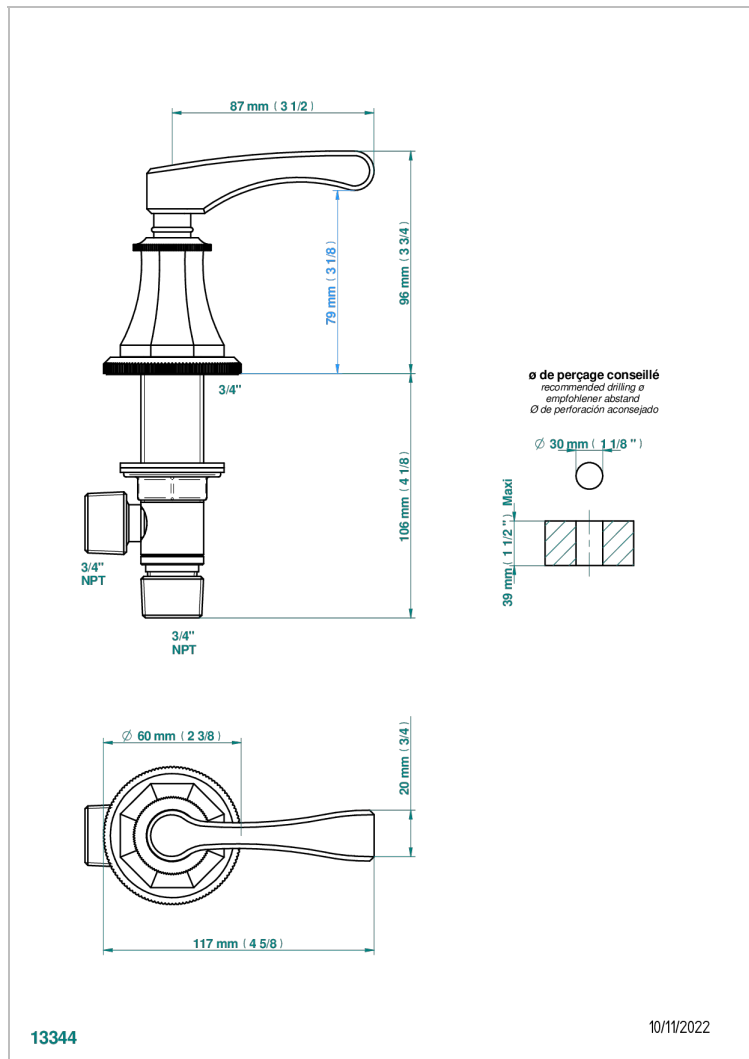

ART DECO WITH LEVER HANDLES

A55-36/CUS

3/4" deck valve with trim - Cold

CHARACTERISTIC

- ASME : ASME A112.18.1-2011/CSA B125.1-11

STANDARDS

AVAILABLE FINITIONS

Black ceram - D30