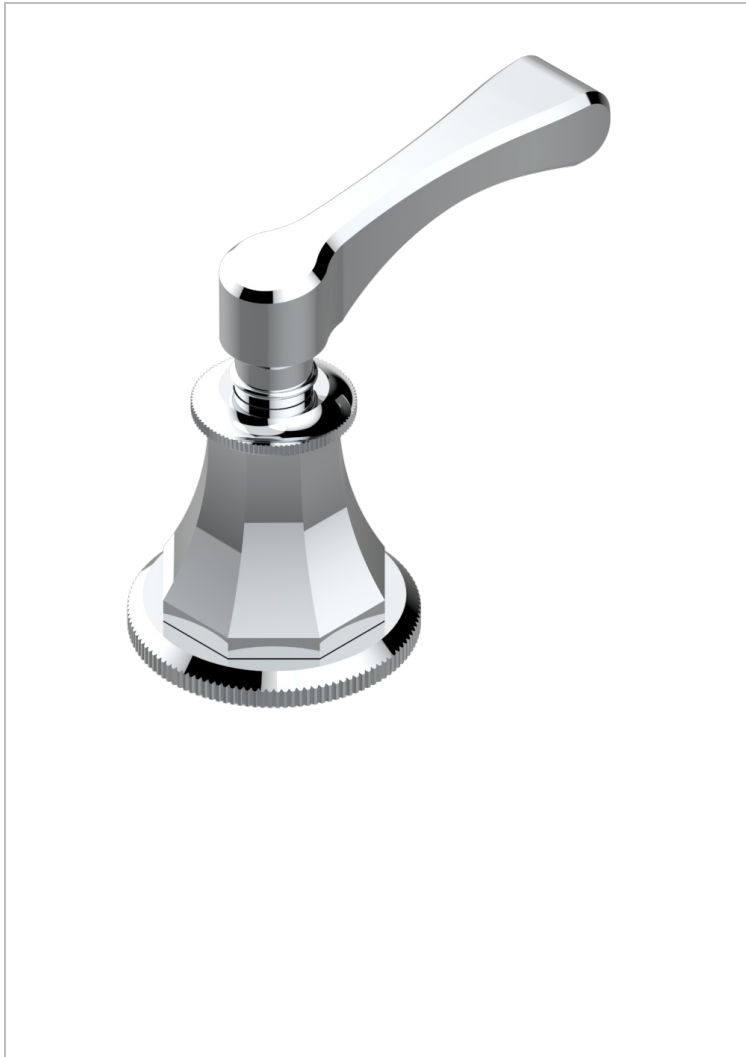

ART DECO WITH LEVER

A55-36/C

Rim mounted 3/4" valve, cold

CHARACTERISTIC

- Art Déco with lever
- Rim mounted 3/4" valve, cold

AVAILABLE FINITIONS

Antique nickel - H28
Black ceram - D30
Blush PVD - H62
Brass color PVD - H49
Brown bronze color PVD - F33
Gold color PVD - H52

Graphite PVD - H64
Lacquered light bronze - D01
Matt Umber PVD - H67
Matt blush PVD - H60
Matt brass color PVD - H50
Matt brown bronze color PVD - F34

Matt chrome - C02
Matt gold - F07
Matt gold color PVD - H53
Matt graphite PVD - H65
Matt nickel (color finish) - C01
Matt nickel color PVD - H56

Natural smoked Brass - A13
Nickel color PVD - H55
Polished chrome (color finish) - A02
Polished chrome / Polished gold (color finish) - G02
Polished gold (color finish) - F01
Polished nickel - B01

Soft gold - F30
Soft matt gold - F31
Umber PVD - H66
Varnished matt antique red copper (color finish) - H07