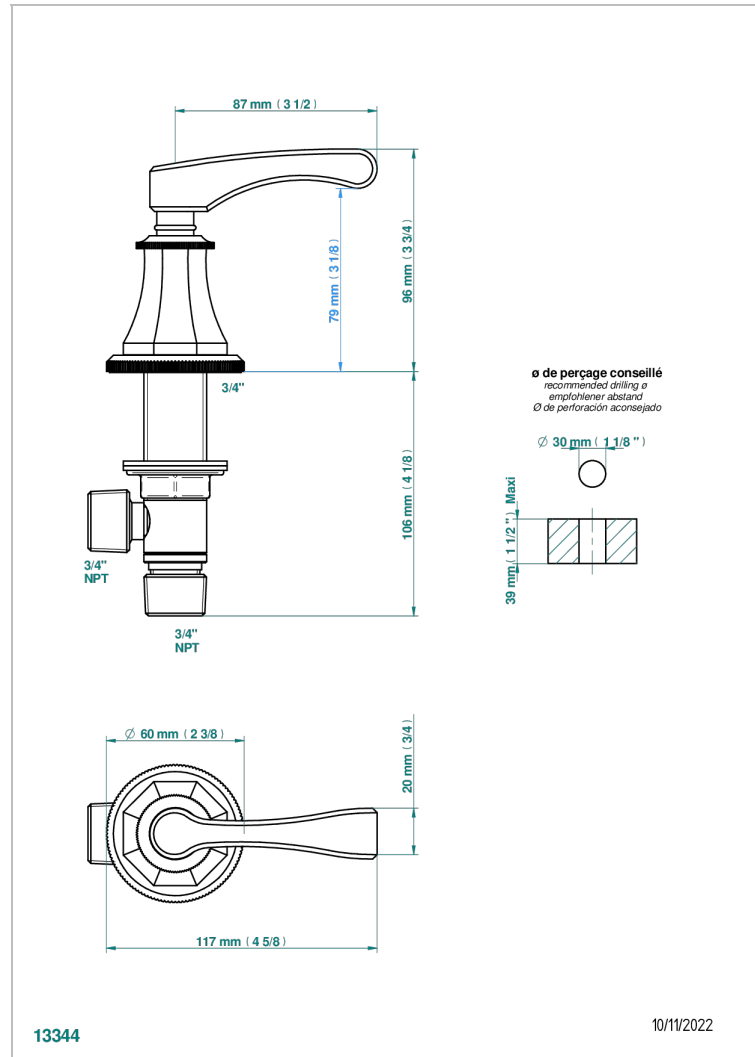

ART DECO WITH LEVER

A55-36/C

Rim mounted 3/4" valve, cold

CHARACTERISTIC

- Art Déco with lever
- Rim mounted 3/4" valve, cold

AVAILABLE FINITIONS

Antique nickel - H28
Black ceram - D30
Blush PVD - H62
Brass color PVD - H49
Brown bronze color PVD - F33
Gold color PVD - H52