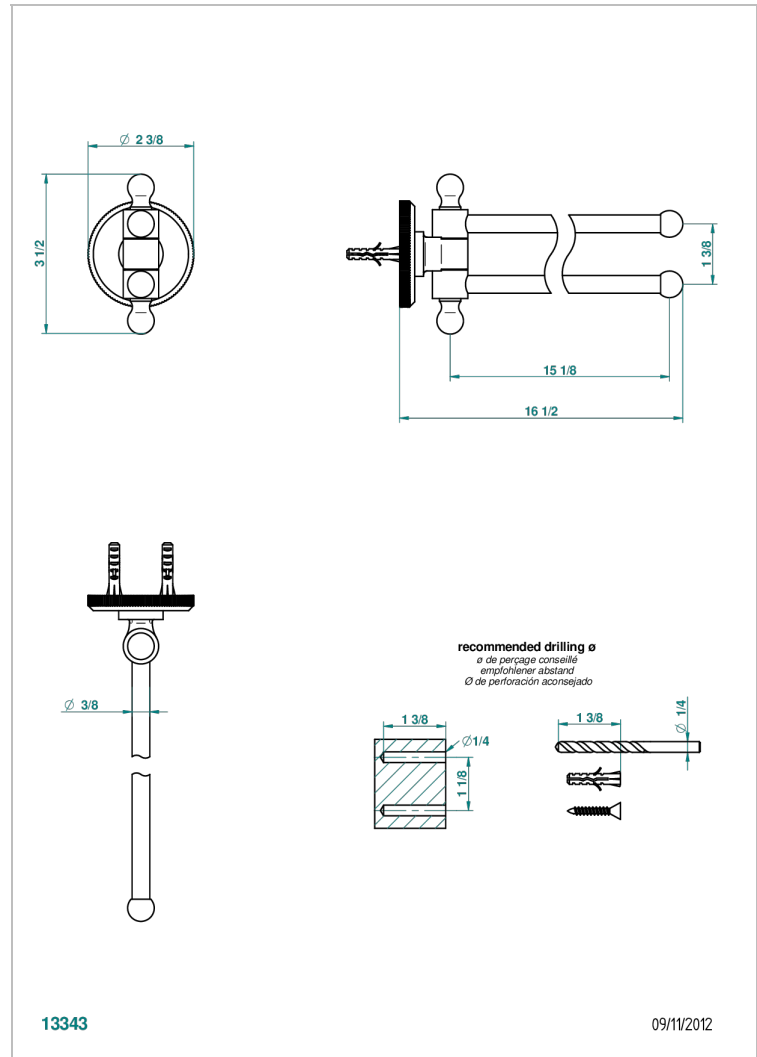

TRADITION CRYSTAL

A59-522

Double towel holder, 2 mobile rails, length: 400 mm, \varnothing 16 mm

THG[®]
PARIS

CHARACTERISTIC

- Tradition Crystal
- Double towel holder, 2 mobile rails, length: 400 mm, \varnothing 16 mm