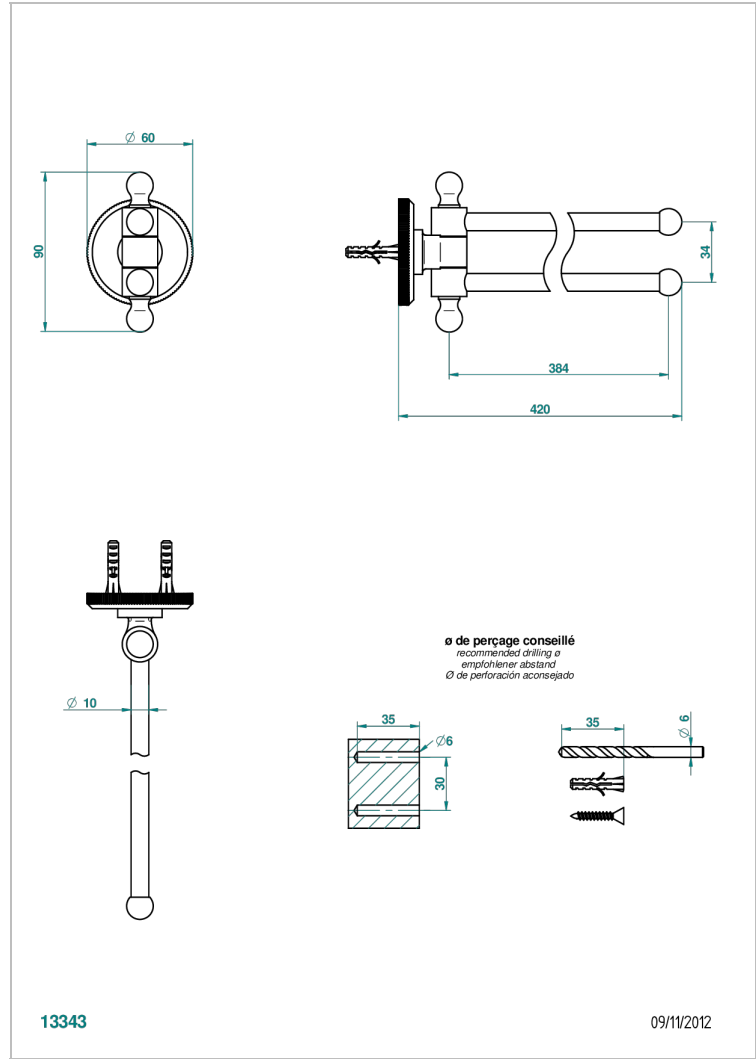

# TRADITION CRYSTAL

A59-522

Double towel holder, 2 mobile rails, length: 400 mm,  $\varnothing$  16 mm

THG<sup>®</sup>  
PARIS

## CHARACTERISTIC

- Tradition Crystal
- Double towel holder, 2 mobile rails, length: 400 mm,  $\varnothing$  16 mm