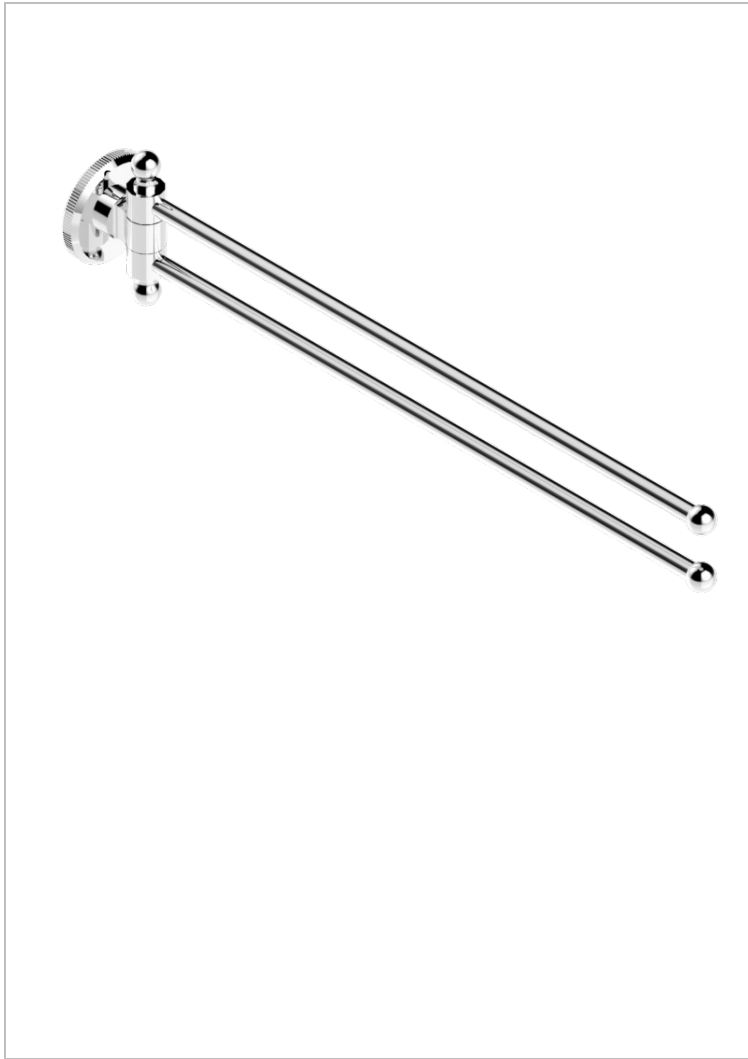

# TRADITION CRYSTAL

A59-522

Double towel holder, 2 mobile rails, length: 400 mm,  $\varnothing$  16 mm

THG<sup>®</sup>  
PARIS

## CHARACTERISTIC

- Tradition Crystal
- Double towel holder, 2 mobile rails, length: 400 mm,  $\varnothing$  16 mm