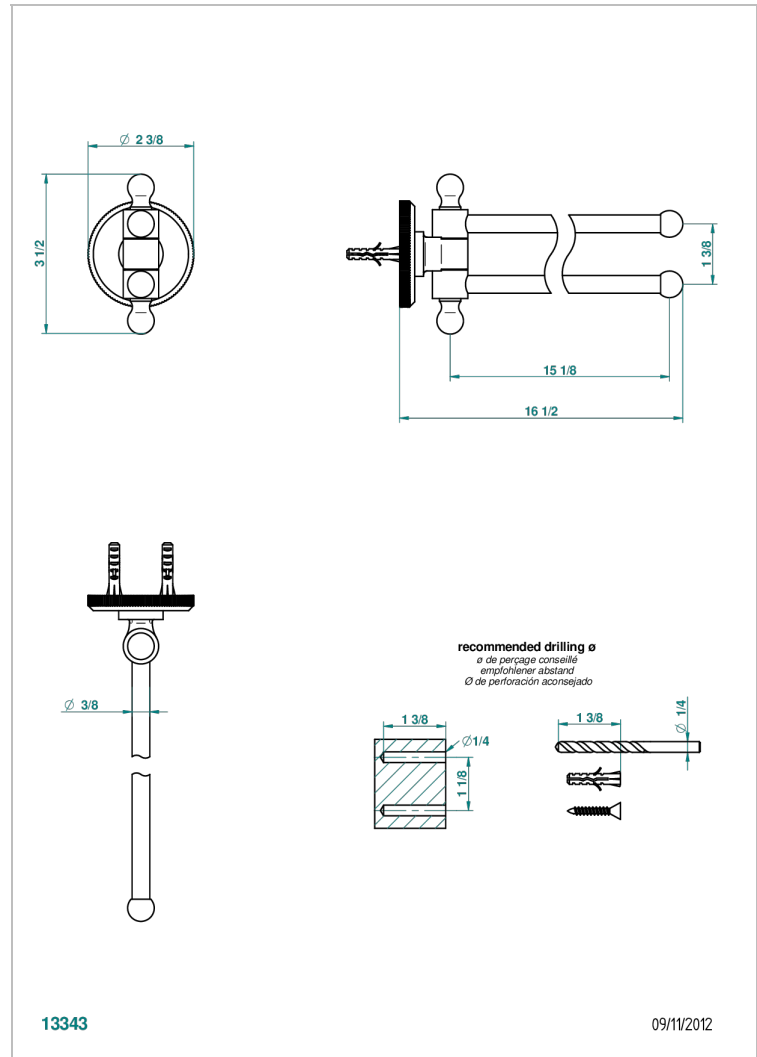

# TRADITION CRYSTAL

A59-522

Double towel holder, 2 mobile rails, length: 400 mm,  $\varnothing$  16 mm

THG<sup>®</sup>  
PARIS

## CHARACTERISTIC

- Tradition Crystal
- Double towel holder, 2 mobile rails, length: 400 mm,  $\varnothing$  16 mm