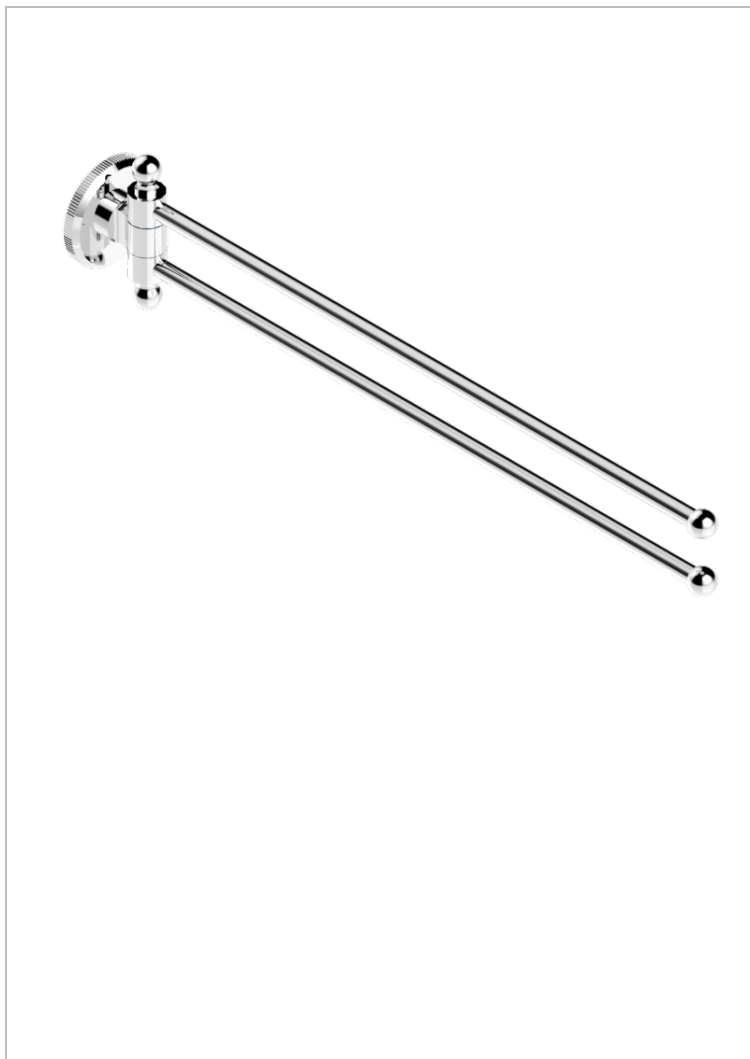

TRADITION WITH LEVER HANDLES

A58-522

Towel bar 15 3/4" long, double swivel

CHARACTERISTIC

- Tradition with lever handles
- Towel bar 15 3/4" long, double swivel

AVAILABLE FINITIONS

Black ceram - D30
Blush PVD - H62
Brass color PVD - H49
Brown bronze color PVD - F33
Chrome polished - A02
Chrome polished / gold polished - G02

Copper antique matt, coated - H07
Gold color PVD - H52
Gold mat - F07
Gold polished - F01
Graphite PVD - H64
Light coated bronze - D01

Matt Umber PVD - H67
Matt blush PVD - H60
Matt brass color PVD - H50
Matt brown bronze color PVD - F34
Matt chrome (American satin) - C02
Matt gold color PVD - H53