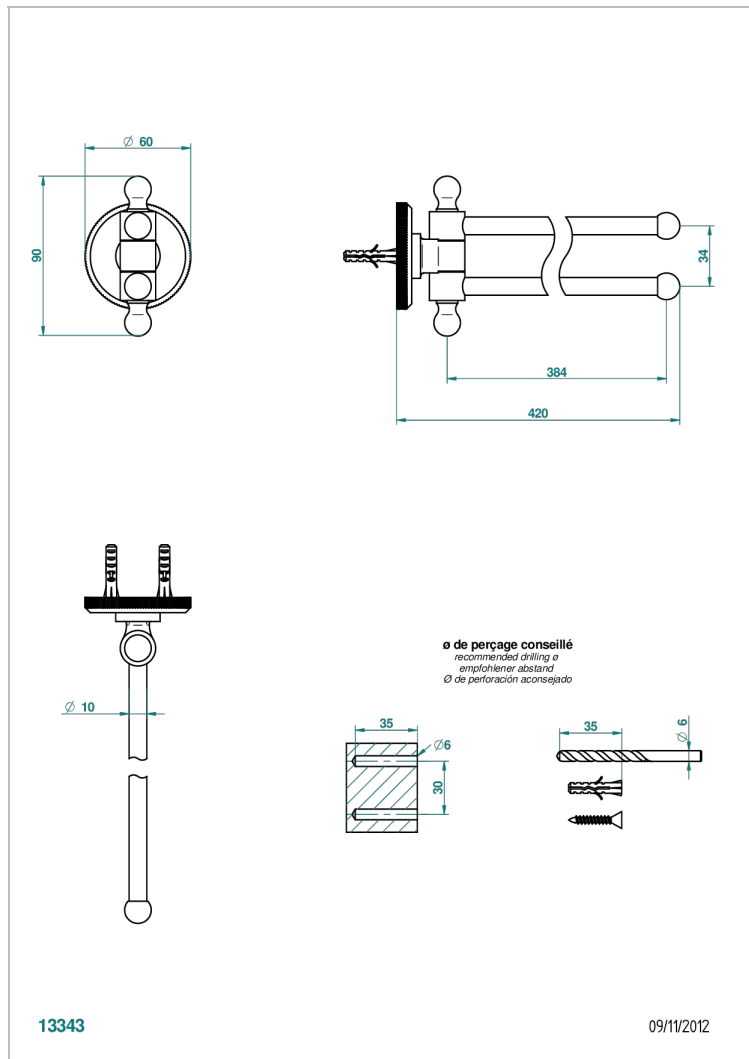

TRADITION WITH LEVER HANDLES

A58-522

Towel bar 15 3/4" long, double swivel

CHARACTERISTIC

- Tradition with lever handles
- Towel bar 15 3/4" long, double swivel

AVAILABLE FINITIONS

Black ceram - D30
Blush PVD - H62
Brass color PVD - H49
Brown bronze color PVD - F33
Chrome polished - A02
Chrome polished / gold polished - G02