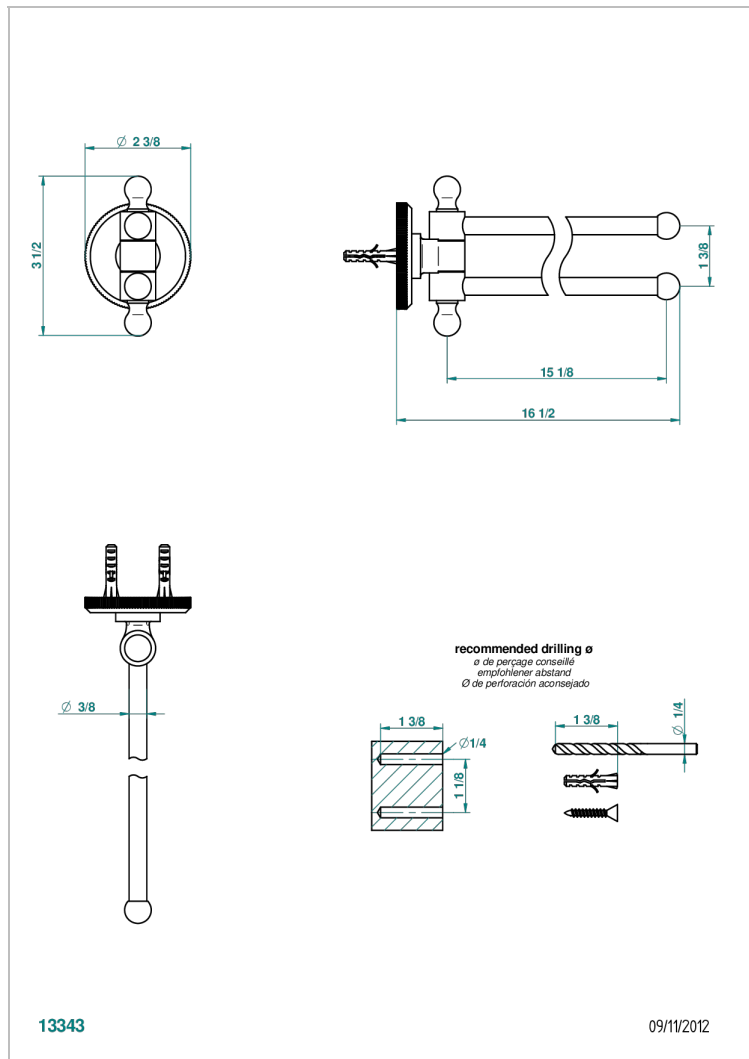

TRADITION WITH LEVER HANDLES

A58-522

Towel bar 15 3/4" long, double swivel

CHARACTERISTIC

- Tradition with lever handles
- Towel bar 15 3/4" long, double swivel

AVAILABLE FINITIONS

Black ceram - D30
 Blush PVD - H62
 Brass color PVD - H49
 Brown bronze color PVD - F33
 Chrome polished - A02
 Chrome polished / gold polished - G02