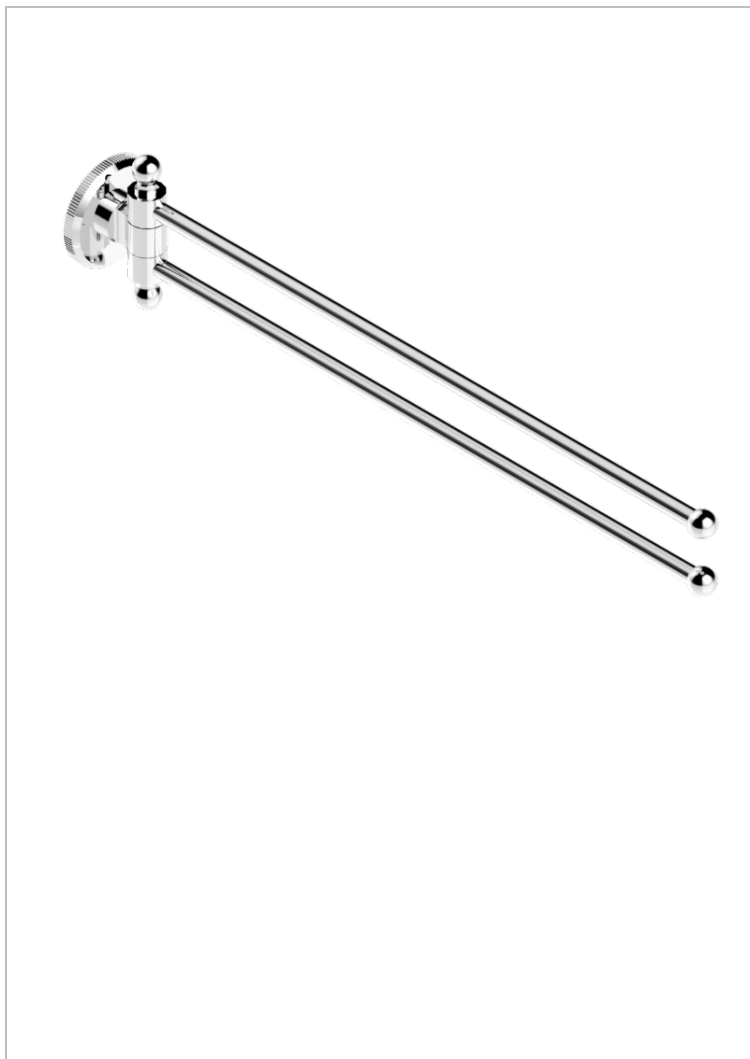

TRADITION WITH LEVER HANDLES

A58-522

Towel bar 15 3/4" long, double swivel

CHARACTERISTIC

- Tradition with lever handles
- Towel bar 15 3/4" long, double swivel

AVAILABLE FINITIONS

Black ceram - D30
 Blush PVD - H62
 Brass color PVD - H49
 Brown bronze color PVD - F33
 Chrome polished - A02
 Chrome polished / gold polished - G02

Copper antique matt, coated - H07
 Gold color PVD - H52
 Gold mat - F07
 Gold polished - F01
 Graphite PVD - H64
 Light coated bronze - D01

Matt Umber PVD - H67
 Matt blush PVD - H60
 Matt brass color PVD - H50
 Matt brown bronze color PVD - F34
 Matt chrome (American satin) - C02
 Matt gold color PVD - H53