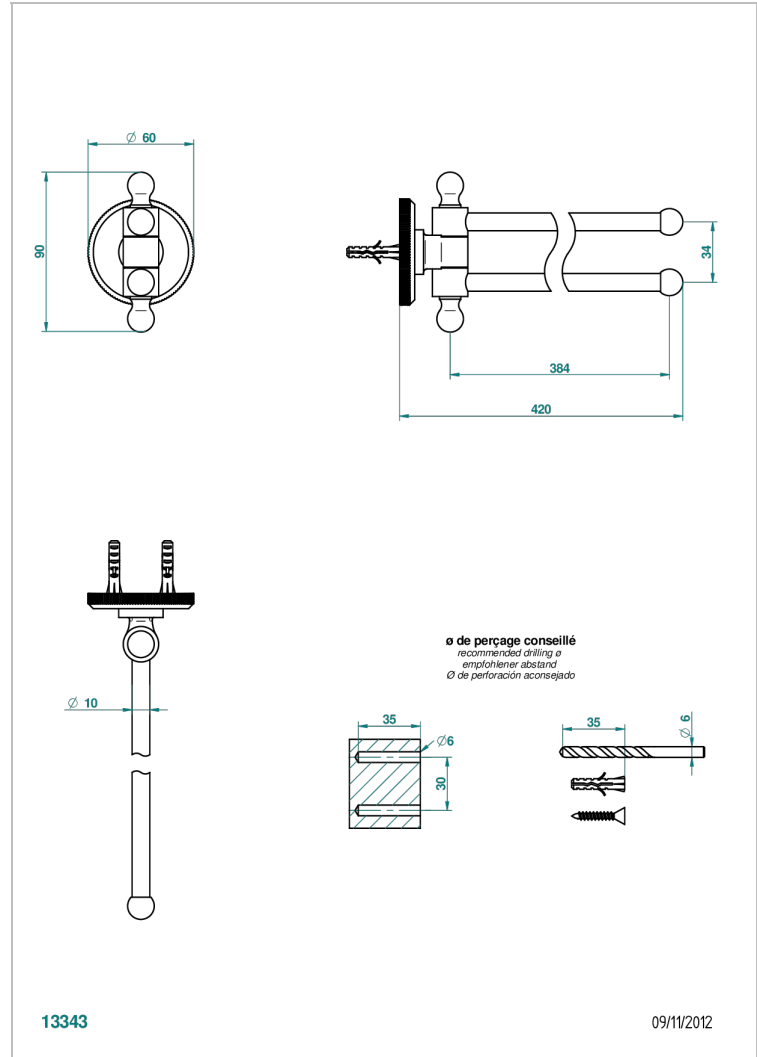

# ART DECO CRYSTAL

A56-522

Towel bar 15 3/4" long, double swivel

## CHARACTERISTIC

- Art Déco Crystal
- Towel bar 15 3/4" long, double swivel