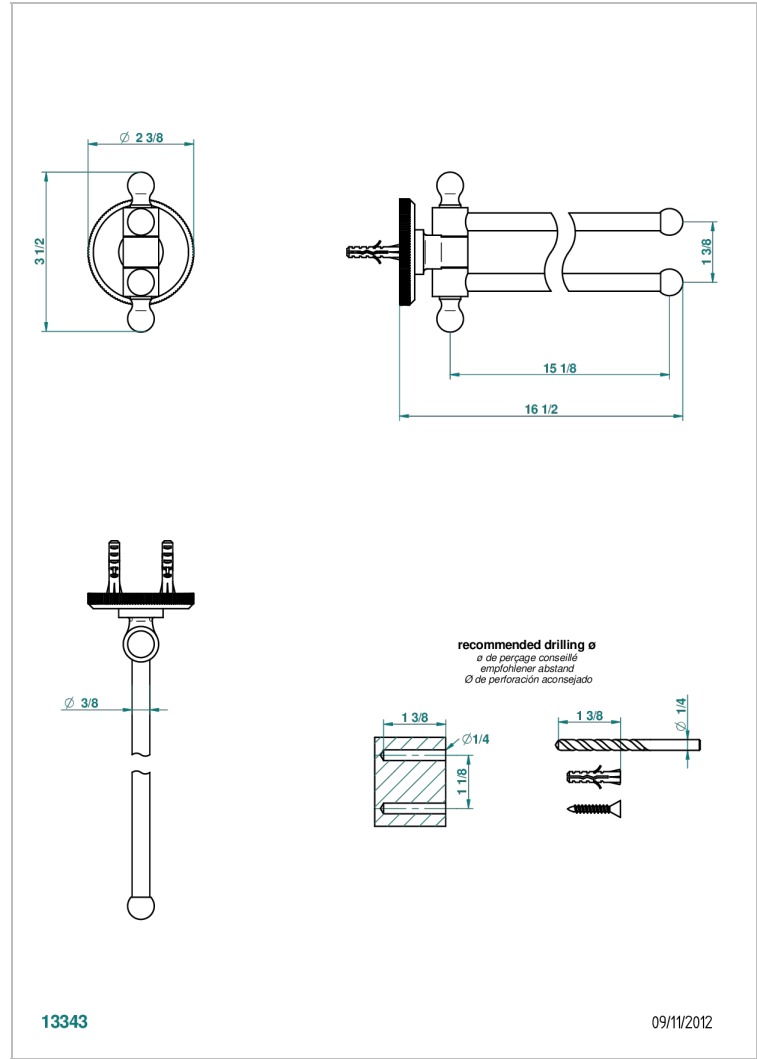

ART DECO CRYSTAL

A56-522

Towel bar 15 3/4" long, double swivel

THG[®]
PARIS

CHARACTERISTIC

- Art Déco Crystal
- Towel bar 15 3/4" long, double swivel

AVAILABLE FINITIONS

Black ceram - D30
Blush PVD - H62
Brass color PVD - H49
Brown bronze color PVD - F33
Chrome polished - A02
Chrome polished / gold polished - G02