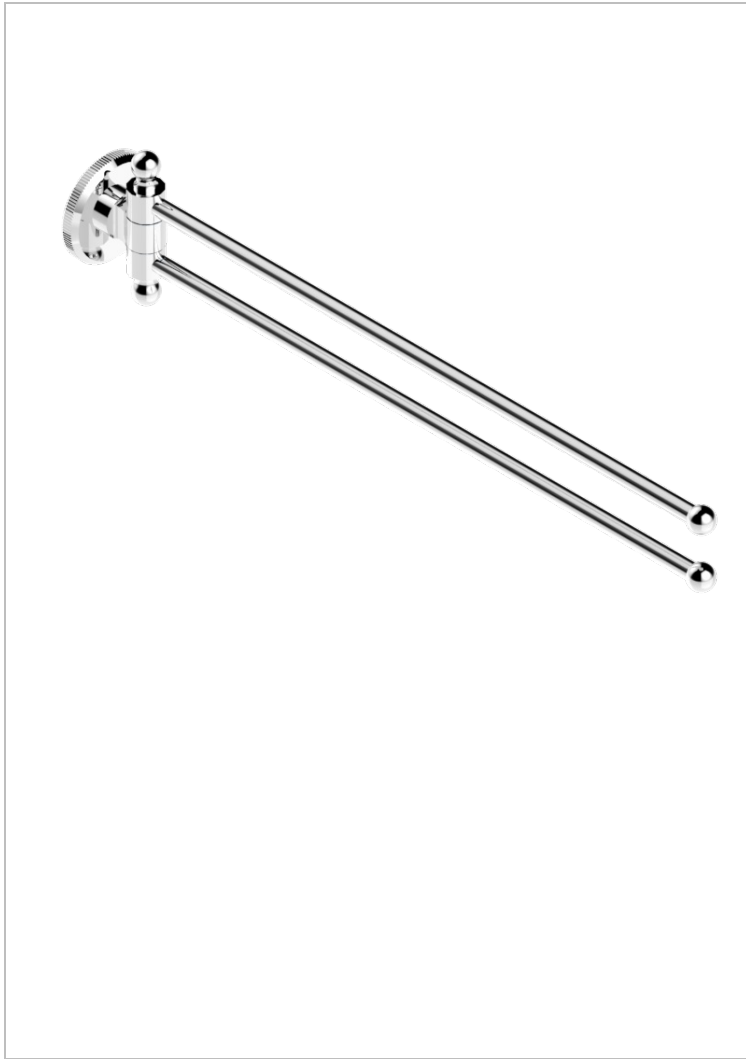

ART DECO CRYSTAL

A56-522

Towel bar 15 3/4" long, double swivel

THG[®]
PARIS

CHARACTERISTIC

- Art Déco Crystal
- Towel bar 15 3/4" long, double swivel

AVAILABLE FINITIONS

Black ceram - D30
Blush PVD - H62
Brass color PVD - H49
Brown bronze color PVD - F33
Chrome polished - A02
Chrome polished / gold polished - G02

Copper antique matt, coated - H07
Gold color PVD - H52
Gold mat - F07
Gold polished - F01
Graphite PVD - H64
Light coated bronze - D01

Matt Umber PVD - H67
Matt blush PVD - H60
Matt brass color PVD - H50
Matt brown bronze color PVD - F34
Matt chrome (American satin) - C02
Matt gold color PVD - H53