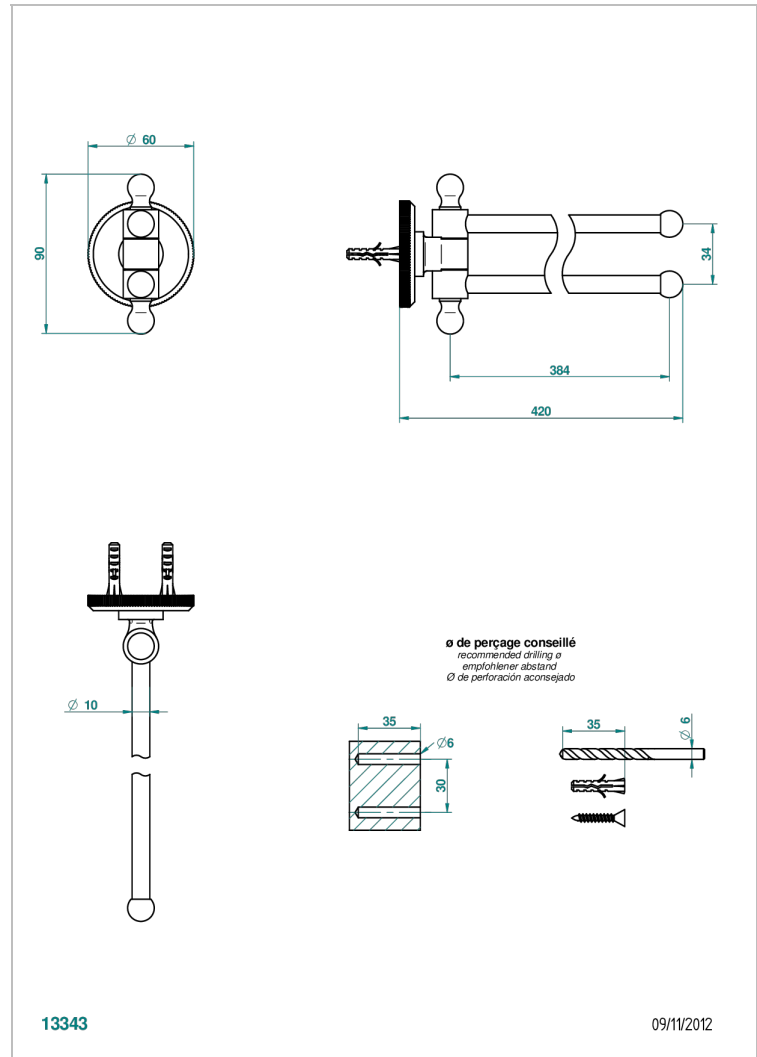

ART DECO CRYSTAL

A56-522

Double towel holder, 2 mobile rails, length: 400 mm, \varnothing 16 mm

THG[®]
PARIS

CHARACTERISTIC

- Art Déco Crystal
- Double towel holder, 2 mobile rails, length: 400 mm, \varnothing 16 mm