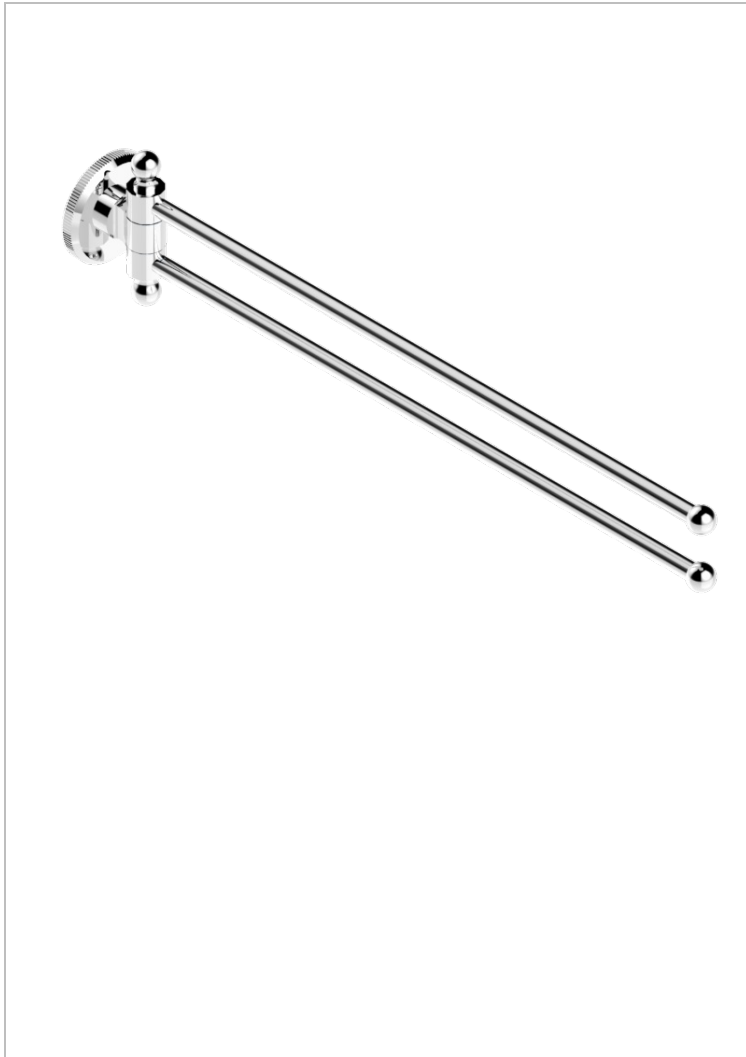

ART DECO CRYSTAL

A56-522

Double towel holder, 2 mobile rails, length: 400 mm, \varnothing 16 mm

THG[®]
PARIS

CHARACTERISTIC

- Art Déco Crystal
- Double towel holder, 2 mobile rails, length: 400 mm, \varnothing 16 mm

AVAILABLE FINITIONS

Antique nickel - H28
Black ceram - D30
Blush PVD - H62
Brass color PVD - H49
Brown bronze color PVD - F33
Gold color PVD - H52

Graphite PVD - H64
Lacquered light bronze - D01
Matt Umber PVD - H67
Matt blush PVD - H60
Matt brass color PVD - H50
Matt brown bronze color PVD - F34