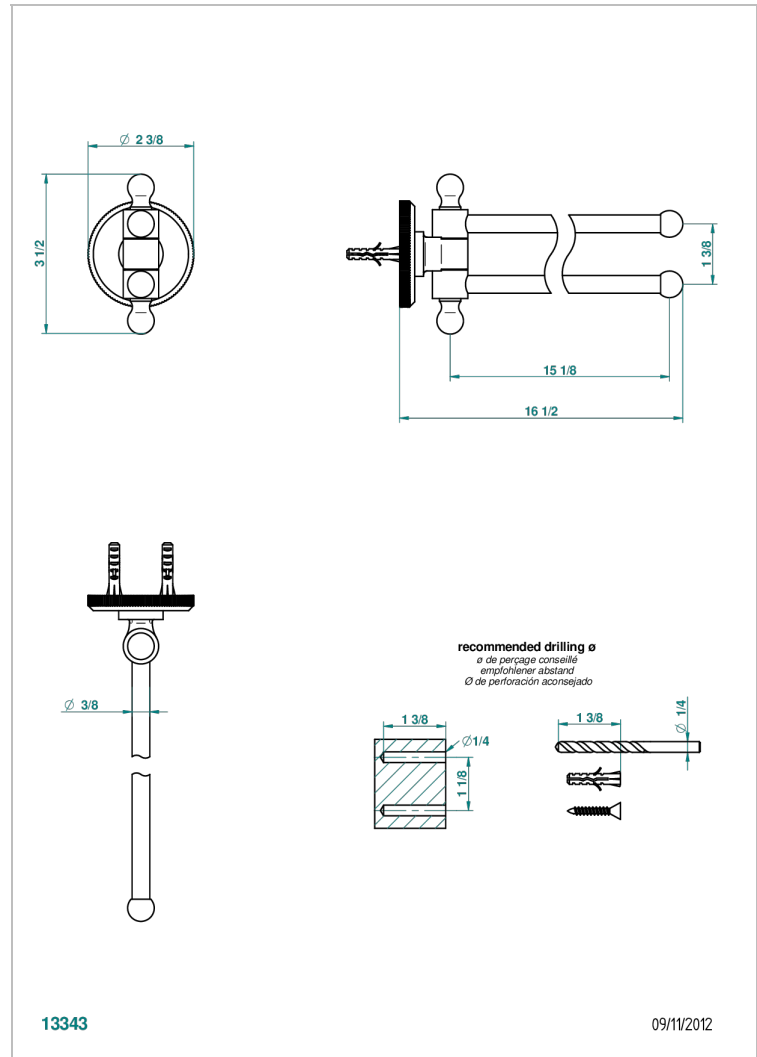

ART DECO CRYSTAL

A56-522

Double towel holder, 2 mobile rails, length: 400 mm, \varnothing 16 mm

THG[®]
PARIS

CHARACTERISTIC

- Art Déco Crystal
- Double towel holder, 2 mobile rails, length: 400 mm, \varnothing 16 mm