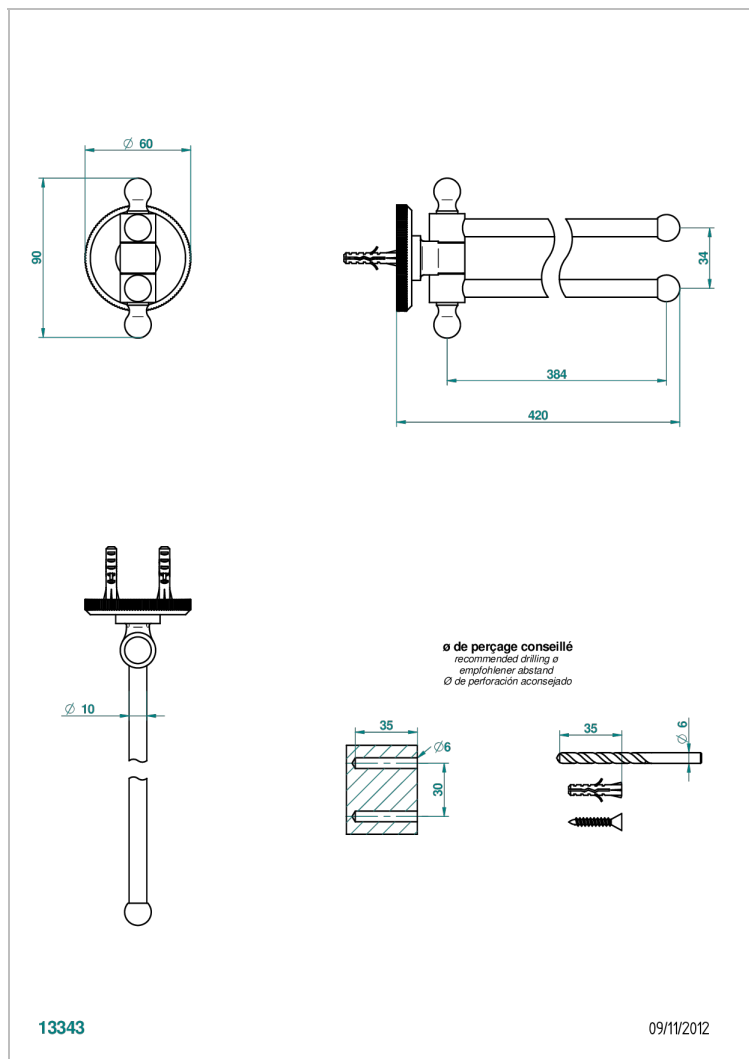

ART DECO WITH LEVER HANDLES

A55-522

Towel bar 15 3/4" long, double swivel

CHARACTERISTIC

- Art Déco with lever handles
- Towel bar 15 3/4" long, double swivel

AVAILABLE FINITIONS

Black ceram - D30

Blush PVD - H62