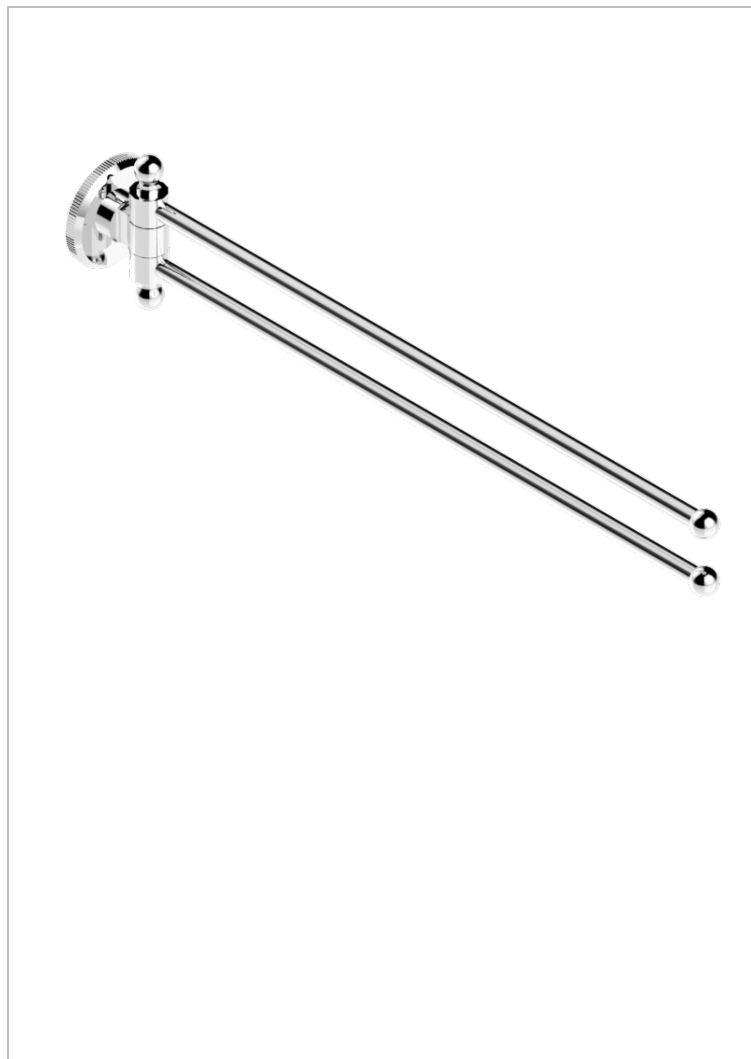

ART DECO WITH LEVER HANDLES

A55-522

Towel bar 15 3/4" long, double swivel

CHARACTERISTIC

- Art Déco with lever handles
- Towel bar 15 3/4" long, double swivel

AVAILABLE FINITIONS

Black ceram - D30

Blush PVD - H62