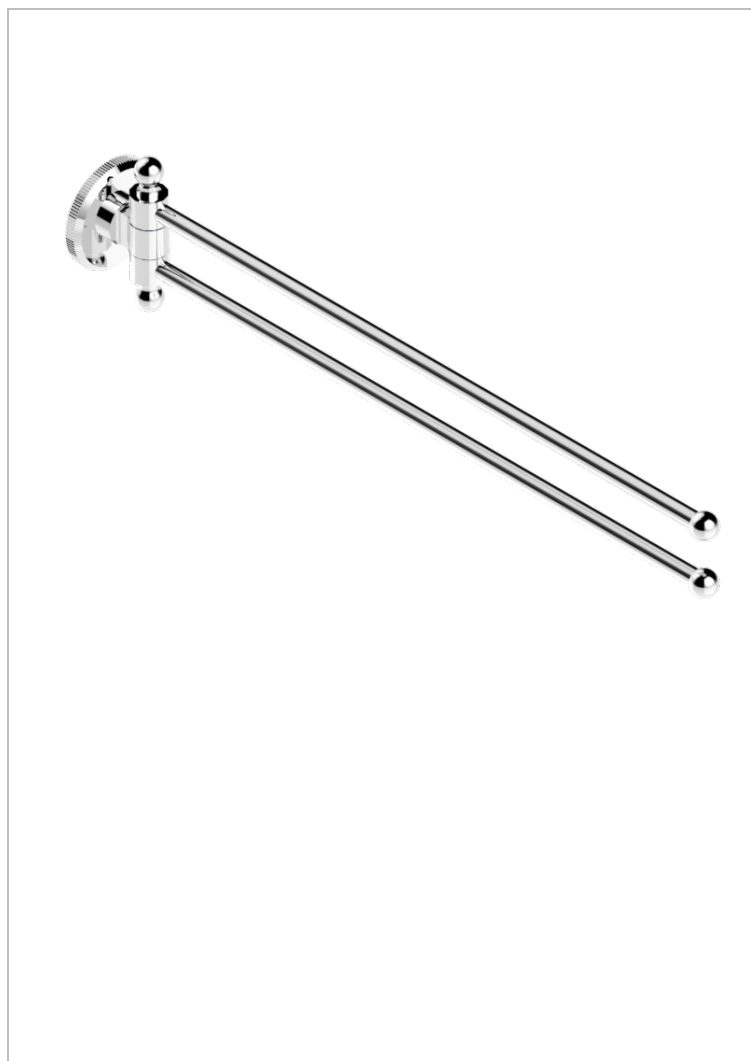

ART DECO WITH LEVER HANDLES

A55-522

Towel bar 15 3/4" long, double swivel

CHARACTERISTIC

- Art Déco with lever handles
- Towel bar 15 3/4" long, double swivel

AVAILABLE FINITIONS

Black ceram - D30

Blush PVD - H62