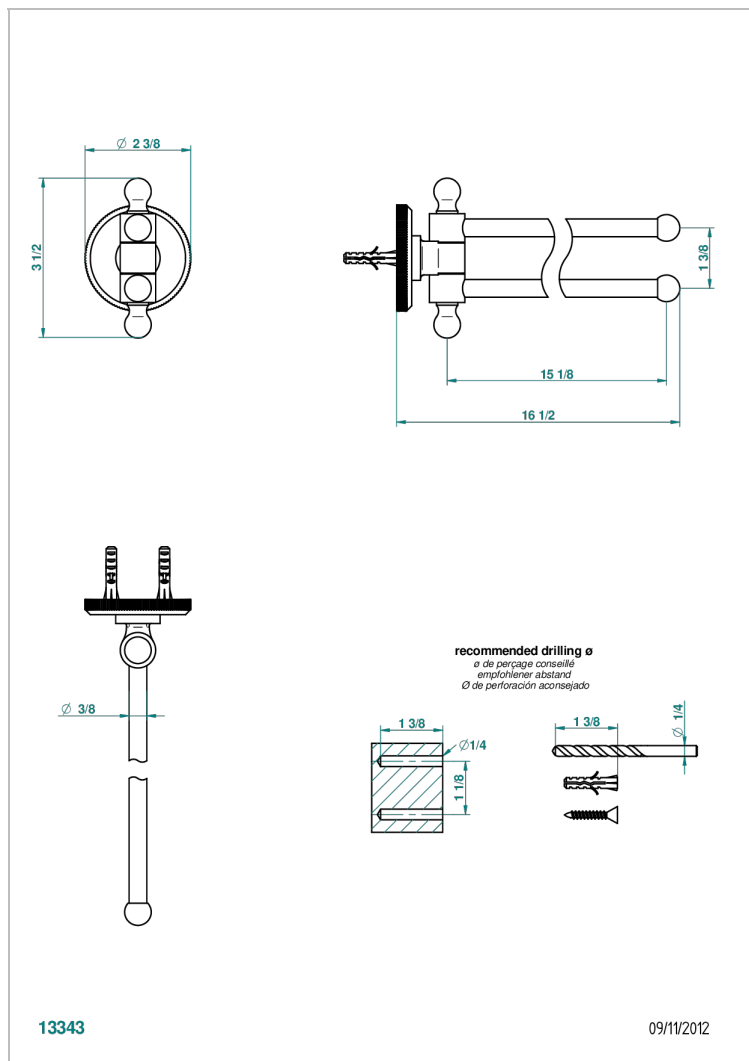

ART DECO WITH LEVER HANDLES

A55-522

Towel bar 15 3/4" long, double swivel

CHARACTERISTIC

- Art Déco with lever handles
- Towel bar 15 3/4" long, double swivel

AVAILABLE FINITIONS

Black ceram - D30

Blush PVD - H62