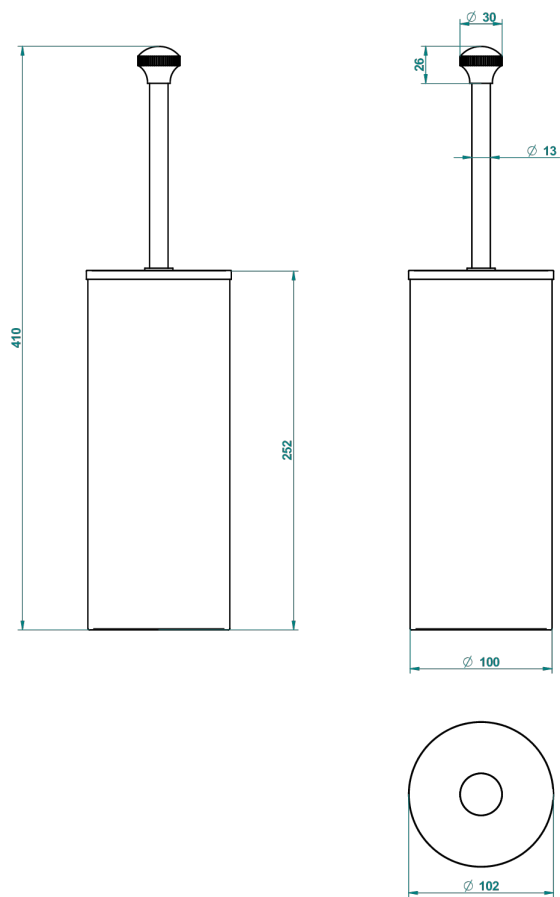

ART DECO WITH LEVER HANDLES

A55-4700C

THG[®]
PARIS

Metal toilet brush holder with brush with cover floor mounted

13339

15/12/2015

CHARACTERISTIC

- Art Déco with lever handles
- Metal toilet brush holder with brush with cover floor mounted