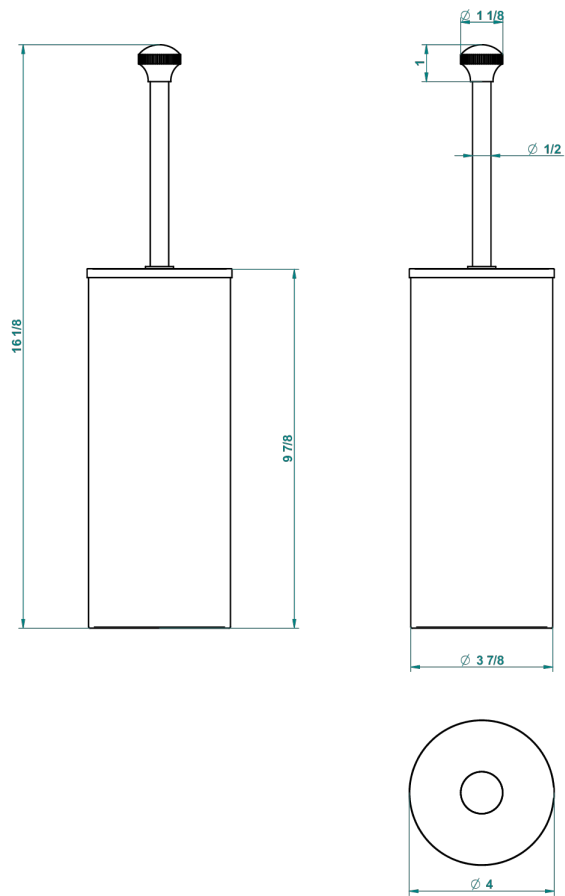

# ART DECO WITH LEVER HANDLES

A55-4700C

Metal toilet brush holder with brush with cover floor mounted

13339

15/12/2015

## CHARACTERISTIC

- Art Déco with lever handles
- Metal toilet brush holder with brush with cover floor mounted