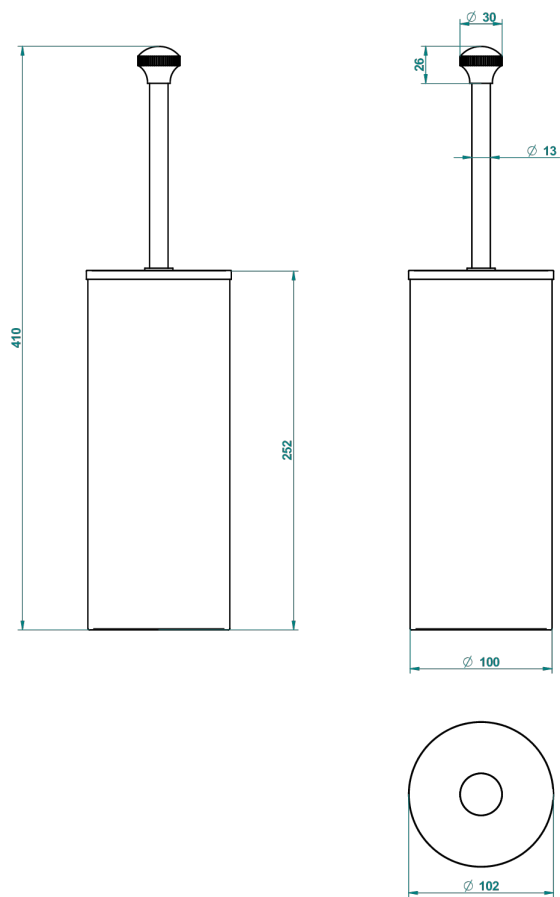

# HIRONDELLES GOLD STAMPED

A4L-4700C

Metal toilet brush holder with brush with cover floor mounted

THG<sup>®</sup>  
PARIS

13339

15/12/2015

## CHARACTERISTIC

- Hironnelles Gold stamped
- Metal toilet brush holder with brush with cover floor mounted