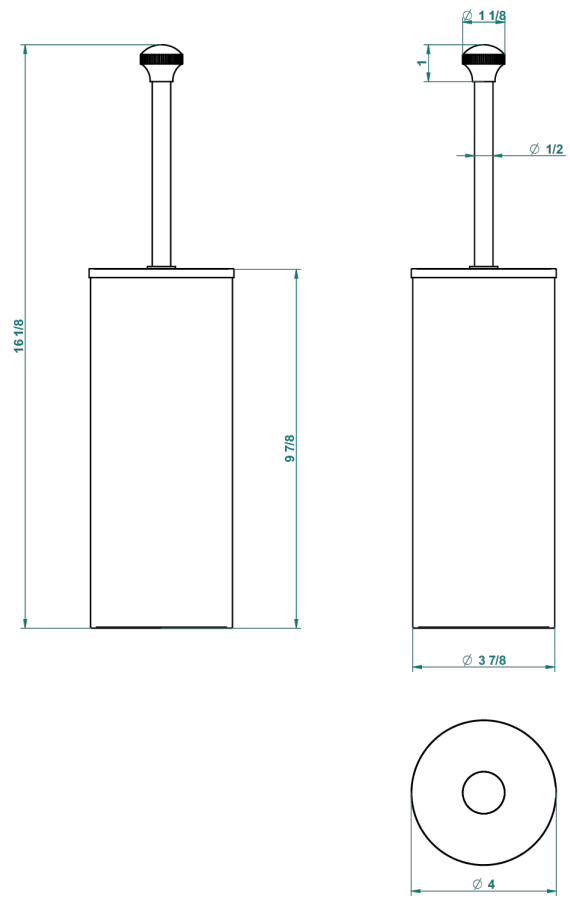

# HIRONDELLES GOLD STAMPED

A4L-4700C

Metal toilet brush holder with brush with cover floor mounted

THG<sup>®</sup>  
PARIS

13339

15/12/2015

## CHARACTERISTIC

- Hironnelles Gold stamped
- Metal toilet brush holder with brush with cover floor mounted