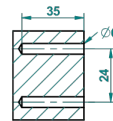

ART DECO WITH LEVER HANDLES

A55-4720C

Metal toilet brush holder with brush with cover wall mounted

13338

02/11/2015

CHARACTERISTIC

- Art Déco with lever handles
- Metal toilet brush holder with brush with cover wall mounted

AVAILABLE FINITIONS

Black ceram - D30
Blush PVD - H62
Brass color PVD - H49
Brown bronze color PVD - F33
Chrome polished - A02
Chrome polished / gold polished - G02

Copper antique matt, coated - H07
Gold color PVD - H52
Gold mat - F07
Gold polished - F01
Graphite PVD - H64
Light coated bronze - D01

Matt Umber PVD - H67
Matt blush PVD - H60
Matt brass color PVD - H50
Matt brown bronze color PVD - F34
Matt chrome (American satin) - C02
Matt gold color PVD - H53

Matt graphite PVD - H65
Matt nickel (American satin) - C01
Matt nickel color PVD - H56
Natural smoked Brass - A13
Nickel antique / Sovereign - H28
Nickel color PVD - H55

Nickel polished - B01
Soft gold - F30
Soft matt gold - F31
Umber PVD - H66