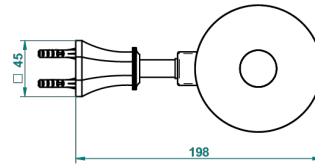

ART DECO WITH LEVER HANDLES

A55-4720C

Metal toilet brush holder with brush with cover wall mounted

13338

02/11/2015

CHARACTERISTIC

- Art Déco with lever handles
- Metal toilet brush holder with brush with cover wall mounted

AVAILABLE FINITIONS

Black ceram - D30
Blush PVD - H62
Brass color PVD - H49
Brown bronze color PVD - F33
Chrome polished - A02
Chrome polished / gold polished - G02

Copper antique matt, coated - H07
Gold color PVD - H52
Gold mat - F07
Gold polished - F01
Graphite PVD - H64
Light coated bronze - D01

Matt Umber PVD - H67
Matt blush PVD - H60
Matt brass color PVD - H50
Matt brown bronze color PVD - F34
Matt chrome (American satin) - C02
Matt gold color PVD - H53

Matt graphite PVD - H65
Matt nickel (American satin) - C01
Matt nickel color PVD - H56
Natural smoked Brass - A13
Nickel antique / Sovereign - H28
Nickel color PVD - H55

Nickel polished - B01
Soft gold - F30
Soft matt gold - F31
Umber PVD - H66