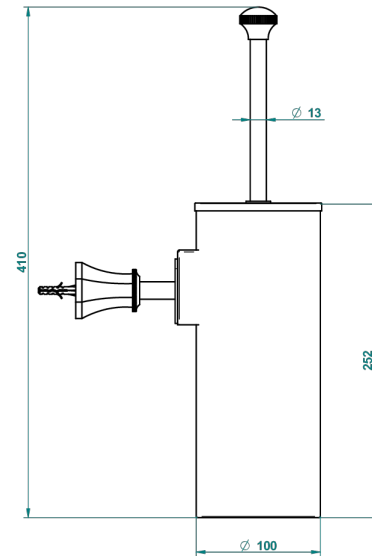

ART DECO WITH LEVER HANDLES

A55-4720C

Metal toilet brush holder with brush with cover wall mounted

13338

02/11/2015

CHARACTERISTIC

- Art Déco with lever handles
- Metal toilet brush holder with brush with cover wall mounted

AVAILABLE FINITIONS

Black ceram - D30
Blush PVD - H62
Brass color PVD - H49
Brown bronze color PVD - F33
Chrome polished - A02
Chrome polished / gold polished - G02

Copper antique matt, coated - H07
Gold color PVD - H52
Gold mat - F07
Gold polished - F01
Graphite PVD - H64
Light coated bronze - D01

Matt Umber PVD - H67
Matt blush PVD - H60
Matt brass color PVD - H50
Matt brown bronze color PVD - F34
Matt chrome (American satin) - C02
Matt gold color PVD - H53

Matt graphite PVD - H65
Matt nickel (American satin) - C01
Matt nickel color PVD - H56
Natural smoked Brass - A13
Nickel antique / Sovereign - H28
Nickel color PVD - H55

Nickel polished - B01
Soft gold - F30
Soft matt gold - F31
Umber PVD - H66