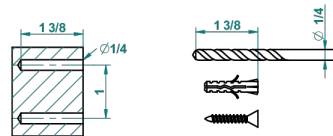

ART DECO WITH LEVER HANDLES

A55-4720C

Metal toilet brush holder with brush with cover wall mounted

13338

02/11/2015

CHARACTERISTIC

- Art Déco with lever handles
- Metal toilet brush holder with brush with cover wall mounted

AVAILABLE FINITIONS

Black ceram - D30
Blush PVD - H62
Brass color PVD - H49
Brown bronze color PVD - F33
Chrome polished - A02
Chrome polished / gold polished - G02

Copper antique matt, coated - H07
Gold color PVD - H52
Gold mat - F07
Gold polished - F01
Graphite PVD - H64
Light coated bronze - D01

Matt Umber PVD - H67
Matt blush PVD - H60
Matt brass color PVD - H50
Matt brown bronze color PVD - F34
Matt chrome (American satin) - C02
Matt gold color PVD - H53

Matt graphite PVD - H65
Matt nickel (American satin) - C01
Matt nickel color PVD - H56
Natural smoked Brass - A13
Nickel antique / Sovereign - H28
Nickel color PVD - H55

Nickel polished - B01
Soft gold - F30
Soft matt gold - F31
Umber PVD - H66