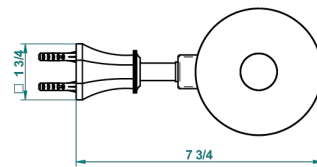

ART DECO WITH LEVER HANDLES

A55-4720C

Metal toilet brush holder with brush with cover wall mounted

13338

02/11/2015

CHARACTERISTIC

- Art Déco with lever handles
- Metal toilet brush holder with brush with cover wall mounted

AVAILABLE FINITIONS

Black ceram - D30
Blush PVD - H62
Brass color PVD - H49
Brown bronze color PVD - F33
Chrome polished - A02
Chrome polished / gold polished - G02

Copper antique matt, coated - H07
Gold color PVD - H52
Gold mat - F07
Gold polished - F01
Graphite PVD - H64
Light coated bronze - D01

Matt Umber PVD - H67
Matt blush PVD - H60
Matt brass color PVD - H50
Matt brown bronze color PVD - F34
Matt chrome (American satin) - C02
Matt gold color PVD - H53

Matt graphite PVD - H65
Matt nickel (American satin) - C01
Matt nickel color PVD - H56
Natural smoked Brass - A13
Nickel antique / Sovereign - H28
Nickel color PVD - H55

Nickel polished - B01
Soft gold - F30
Soft matt gold - F31
Umber PVD - H66