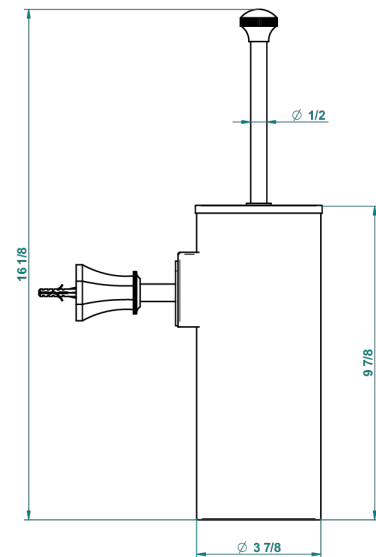

ART DECO WITH LEVER HANDLES

A55-4720C

Metal toilet brush holder with brush with cover wall mounted

13338

02/11/2015

CHARACTERISTIC

- Art Déco with lever handles
- Metal toilet brush holder with brush with cover wall mounted

AVAILABLE FINITIONS

Black ceram - D30
Blush PVD - H62
Brass color PVD - H49
Brown bronze color PVD - F33
Chrome polished - A02
Chrome polished / gold polished - G02

Copper antique matt, coated - H07
Gold color PVD - H52
Gold mat - F07
Gold polished - F01
Graphite PVD - H64
Light coated bronze - D01

Matt Umber PVD - H67
Matt blush PVD - H60
Matt brass color PVD - H50
Matt brown bronze color PVD - F34
Matt chrome (American satin) - C02
Matt gold color PVD - H53

Matt graphite PVD - H65
Matt nickel (American satin) - C01
Matt nickel color PVD - H56
Natural smoked Brass - A13
Nickel antique / Sovereign - H28
Nickel color PVD - H55

Nickel polished - B01
Soft gold - F30
Soft matt gold - F31
Umber PVD - H66