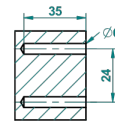

13338

02/11/2015

CHARACTERISTIC

- Art Déco
- Metal toilet brush holder with brush with cover wall mounted

AVAILABLE FINITIONS

Black ceram - D30
Blush PVD - H62
Brass color PVD - H49
Brown bronze color PVD - F33
Chrome polished - A02
Chrome polished / gold polished - G02

Copper antique matt, coated - H07
Gold color PVD - H52
Gold mat - F07
Gold polished - F01
Graphite PVD - H64
Light coated bronze - D01

Matt Umber PVD - H67
Matt blush PVD - H60
Matt brass color PVD - H50
Matt brown bronze color PVD - F34
Matt chrome (American satin) - C02
Matt gold color PVD - H53

Matt graphite PVD - H65
Matt nickel (American satin) - C01
Matt nickel color PVD - H56
Natural smoked Brass - A13
Nickel antique / Sovereign - H28
Nickel color PVD - H55

Nickel polished - B01
Soft gold - F30
Soft matt gold - F31
Umber PVD - H66