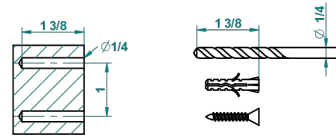

13338

02/11/2015

CHARACTERISTIC

- Art Déco
- Metal toilet brush holder with brush with cover wall mounted

AVAILABLE FINITIONS

Black ceram - D30
Blush PVD - H62
Brass color PVD - H49
Brown bronze color PVD - F33
Chrome polished - A02
Chrome polished / gold polished - G02

Copper antique matt, coated - H07
Gold color PVD - H52
Gold mat - F07
Gold polished - F01
Graphite PVD - H64
Light coated bronze - D01

Matt Umber PVD - H67
Matt blush PVD - H60
Matt brass color PVD - H50
Matt brown bronze color PVD - F34
Matt chrome (American satin) - C02
Matt gold color PVD - H53

Matt graphite PVD - H65
Matt nickel (American satin) - C01
Matt nickel color PVD - H56
Natural smoked Brass - A13
Nickel antique / Sovereign - H28
Nickel color PVD - H55

Nickel polished - B01
Soft gold - F30
Soft matt gold - F31
Umber PVD - H66